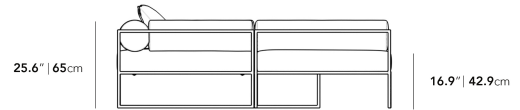

Dimensions

175.4 in x 79 in x 25.6 in (Width x Depth x Height)
All measurements are approximations.

175.4" | 445.5cm

25.6" | 65cm

16.9" | 42.9cm

79" | 198cm

79" | 198cm

29.5" | 75cm

49.5" | 125.73cm