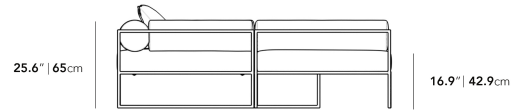

### Dimensions

175.4 in x 79 in x 25.6 in (Width x Depth x Height)  
All measurements are approximations.

175.4" | 445.5cm

16.9" | 42.9cm

79" | 198cm

29.5" | 75cm

49.5" | 125.73cm

79" | 198cm