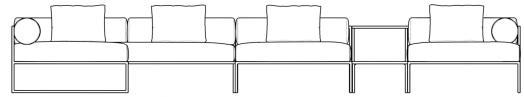

## Everett Outdoor Modular Sectional

Surround yourself with the tranquil feel of the Everett Outdoor Modular Sectional. With its contemporary silhouette and sumptuous cushioning, the Everett inspires an atmosphere of modern elegance in any outdoor living space. Enjoy as a preset configuration or customize your own design by purchasing pieces separately.

### Dimensions

175.4 in x 79 in x 25.6 in (Width x Depth x Height)  
All measurements are approximations.

175.4" | 445.5cm

16.9" | 42.9cm

79" | 198cm

29.5" | 75cm

49.5" | 125.73cm

79" | 198cm