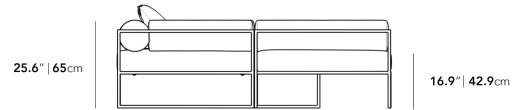

Dimensions

175.4 in x 79 in x 25.6 in (Width x Depth x Height)
All measurements are approximations.

175.4" | 445.5cm

25.6" | 65cm

16.9" | 42.9cm

79" | 198cm

79" | 198cm

29.5" | 75cm

49.5" | 125.73cm