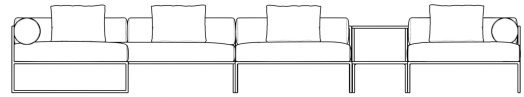

Rove Concepts

Everett Outdoor Modular Sectional

Surround yourself with the tranquil feel of the Everett Outdoor Modular Sectional. With its contemporary silhouette and sumptuous cushioning, the Everett inspires an atmosphere of modern elegance in any outdoor living space. Enjoy as a preset configuration or customize your own design by purchasing pieces separately.

Explore our entire Everett Outdoor Collection here.

Details

- High performance aluminum frame
- Choose from black or white fade resistant powder coated finish
- Rustproof
- Maximum temperature 200°F
- Fast dry foam cushion
- UV resistant fabric
- Removable cushions
- Firm Feel (Learn more about our sofa firmness here.)
- Light assembly required
- Includes one 2-seater piece, two armless pieces, one corner piece, one ottoman, one side table, five back cylinder cushions, two arm cylinder cushions, and four throw pillows

Dimensions

175.4 in x 79 in x 25.6 in (Width x Depth x Height)
All measurements are approximations.

175.4" | 445.5cm

25.6" | 65cm

16.9" | 42.9cm

79" | 198cm

79" | 198cm

29.5" | 75cm

49.5" | 125.73cm