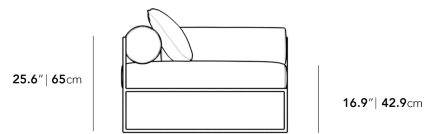

Dimensions

79 in x 39 in x 25.6 in (Width x Depth x Height)
All measurements are approximations.

79" | 198cm

25.6" | 65cm

16.9" | 42.9cm

39" | 99cm

29.5" | 75cm