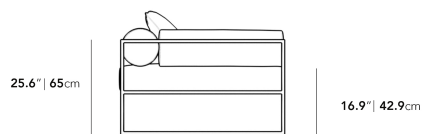

### Dimensions

79 in x 39 in x 25.6 in (Width x Depth x Height)  
All measurements are approximations.

79" | 198cm

25.6" | 65cm

16.9" | 42.9cm

39" | 99cm

29.5" | 75cm