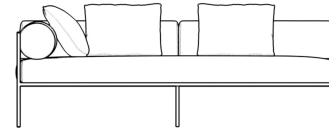

Rove Concepts

Everett Outdoor Left Arm Two Seater

Surround yourself with the tranquil feel of the Everett Outdoor Left Arm 2-Seater. With its contemporary silhouette and sumptuous cushioning, the Everett inspires an atmosphere of modern elegance in any outdoor living space. Enjoy as a preset configuration or customize your own design by purchasing pieces separately.

Explore our entire Everett Outdoor Collection here.

Details

- High performance aluminum frame
- Choose from black or white fade resistant powder coated finish
- Rustproof
- Fast dry foam cushion
- UV resistant fabric
- Removable cushions
- Firm Feel (Learn more about our sofa firmness here.)
- Light assembly required
- Includes two back cylinder cushions, one arm cylinder cushion, and two throw pillows

Dimensions

79 in x 39 in x 25.6 in (Width x Depth x Height)
All measurements are approximations.

79" | 198cm

25.6" | 65cm

16.9" | 42.9cm

39" | 99cm

29.5" | 75cm