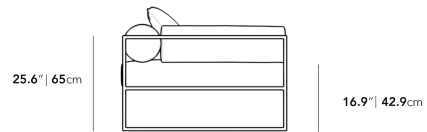

79" | 198cm

25.6" | 65cm

16.9" | 42.9cm

39" | 99cm