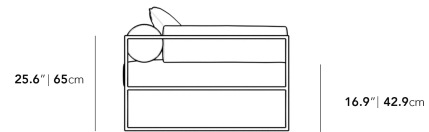

### Dimensions

79 in x 39 in x 25.6 in (Width x Depth x Height)  
All measurements are approximations.

79" | 198cm

25.6" | 65cm

16.9" | 42.9cm

39" | 99cm

29.5" | 75cm