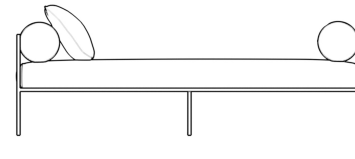

## Everett Outdoor Daybed

Surround yourself with the tranquil feel of the Everett Outdoor Daybed. With its contemporary silhouette and sumptuous cushioning, the Everett inspires an atmosphere of modern elegance in any outdoor living space. Enjoy as a preset configuration or customize your own design by purchasing pieces separately.

### Dimensions

39 in x 78 in x 25.6 in (Width x Depth x Height)  
All measurements are approximations.

78" | 198cm

39" | 99cm

39" | 99cm