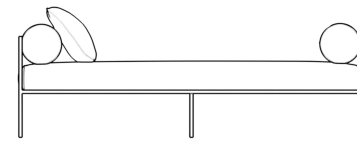

Rove Concepts

Everett Outdoor Daybed

Surround yourself with the tranquil feel of the Everett Outdoor Daybed. With its contemporary silhouette and sumptuous cushioning, the Everett inspires an atmosphere of modern elegance in any outdoor living space. Enjoy as a preset configuration or customize your own design by purchasing pieces separately.

Dimensions

39 in x 78 in x 25.6 in (Width x Depth x Height)
All measurements are approximations.

78" | 198cm

25.6" | 65cm

16.9" | 42.9cm

39" | 99cm

39" | 99cm