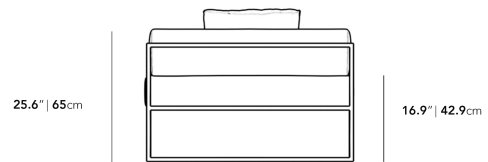

Dimensions

39 in x 78 in x 25.6 in (Width x Depth x Height)
All measurements are approximations.

78" | 198cm

25.6" | 65cm

16.9" | 42.9cm

39" | 99cm

39" | 99cm