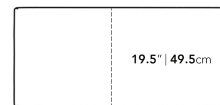

Dimensions

39 in x 19.5 in x 16.9 in (Width x Depth x Height)
All measurements are approximations.

39" | 99cm

16.9" | 42.9cm

19.5" | 49.5cm

19.5" | 49.5cm