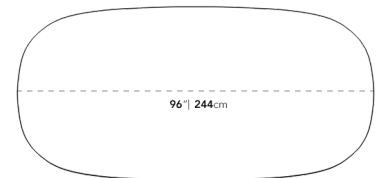

Dimensions

96 in x 47.5 in x 29.5 in (Width x Depth x Height)

Additional Dimensions

120 in x 47.5 in x 29.5 in - (Alabaster Concrete Surfaces, Alabaster Matte Lacquer Wood Finishes, 120" Size)

All measurements are approximations.

96"

120"