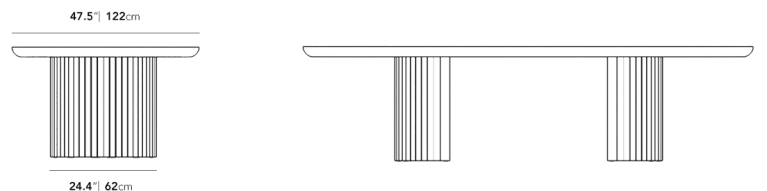

Details

- Choose of alabaster matte lacquer or black
- Beveled edge
- Concrete tambour base
- The Osten table top has the solid wood frame for internal support with pine wood and the MDF panel surface.
- Includes black feet protectors
- Available in two sizes
- Assembly required
- This product will be shipped in a wooden crate, tools are recommended for unboxing
- Colors and finishes may vary with lighting"order a free swatch for the perfect match

Dimensions

96 in x 47.5 in x 29.5 in (Width x Depth x Height)

Additional Dimensions

120 in x 47.5 in x 29.5 in - (Alabaster Concrete Surfaces, Alabaster Matte Lacquer Wood Finishes, 120" Size)

All measurements are approximations.

96"

120"