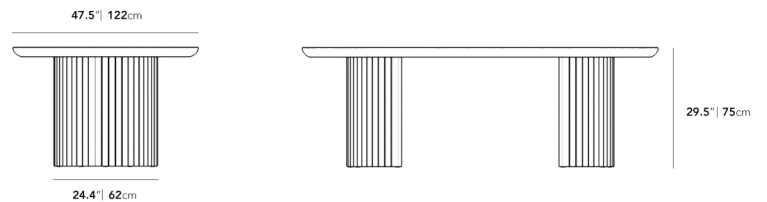

Details

- Choose of alabaster matte lacquer or black
- Beveled edge
- Concrete tambour base
- The Osten table top has the solid wood frame for internal support with pine wood and the MDF panel surface.
- Includes black feet protectors
- Available in two sizes
- Assembly required
- This product will be shipped in a wooden crate, tools are recommended for unboxing
- Colors and finishes may vary with lighting"order a free swatch for the perfect match

Dimensions

96 in x 47.5 in x 29.5 in (Width x Depth x Height)

Additional Dimensions

120 in x 47.5 in x 29.5 in - (Alabaster Concrete Surfaces, Alabaster Matte Lacquer Wood Finishes, 120" Size)

All measurements are approximations.