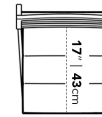

### Dimensions

19.7 in x 22.3 in x 37.4 in (Width x Depth x Height)  
All measurements are approximations.

[Assembly Instructions](#)  
[Download](#)

17" | 43.18cm

37.4" | 95cm

19.7" | 50cm

27.5" | 69.8cm

22.3" | 56.7cm