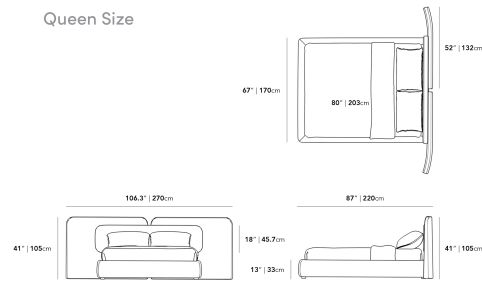

[Explore our entire Angelo Collection here.](#)

Details

- California Phase 2 Compliant MDF
- Standard quality framing is secured with strong metal brackets
- European flexible slat system included
- Upholstered in durable modern fabric
- Full frame wrapped in high-density foam cushioning
- Approximately 1-2 inch mattress inset
- Round legs
- Assembly required

Dimensions

106.3 in x 87 in x 41 in (Width x Depth x Height)
All measurements are approximations.

[Assembly Instructions](#)
[Download](#)

Queen Size

King Size

Cal King Size