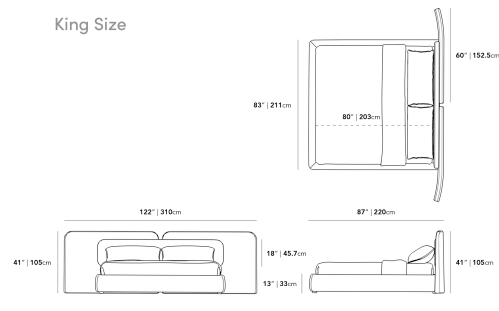

[Explore our entire Angelo Collection here.](#)

Details

- California Phase 2 Compliant MDF
- Standard quality framing is secured with strong metal brackets
- European flexible slat system included
- Upholstered in durable modern fabric
- Full frame wrapped in high-density foam cushioning
- Approximately 1-2 inch mattress inset
- Round legs
- Assembly required

Dimensions

106.3 in x 87 in x 41 in (Width x Depth x Height)
All measurements are approximations.

[Assembly Instructions](#)
[Download](#)

Queen Size

King Size

Cal King Size