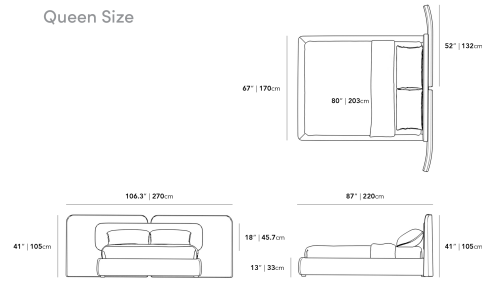

Explore our entire Angelo Collection here.

Details

- California Phase 2 Compliant MDF
- Standard quality framing is secured with strong metal brackets
- European flexible slat system included
- Upholstered in durable modern fabric
- Full frame wrapped in high-density foam cushioning
- Approximately 1-2 inch mattress inset
- Round legs
- Assembly required

Dimensions

106.3 in x 87 in x 41 in (Width x Depth x Height)
All measurements are approximations.

Assembly Instructions
[Download](#)

Queen Size

King Size

Cal King Size