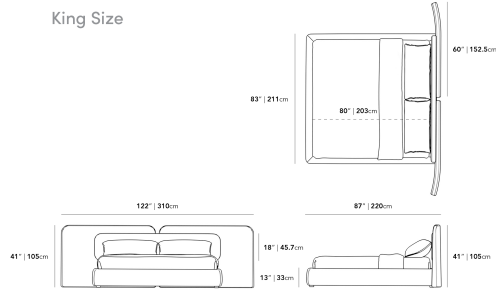

Explore our entire Angelo Collection here.

Details

- California Phase 2 Compliant MDF
- Standard quality framing is secured with strong metal brackets
- European flexible slat system included
- Upholstered in durable modern fabric
- Full frame wrapped in high-density foam cushioning
- Approximately 1-2 inch mattress inset
- Round legs
- Assembly required

Dimensions

106.3 in x 87 in x 41 in (Width x Depth x Height)
All measurements are approximations.

Assembly Instructions
[Download](#)

Queen Size

King Size

Cal King Size