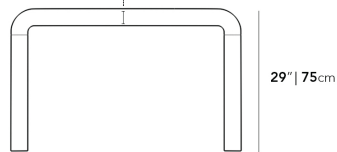

*Due to the nature of the concrete features there may be slight variations in color and finish.

Dimensions

48 in x 24 in x 29 in (Width x Depth x Height)

Additional Dimensions

63 in x 27 in x 29 in - (63" | 160cm Size, Alabaster Concrete Surfaces)
63 in x 27 in x 29 in - (63" | 160cm Size, Slate Concrete Surfaces)

All measurements are approximations.

Assembly Instructions

[Download](#)

48"

3.5" | 8.8cm

63"

3.5" | 8.8cm