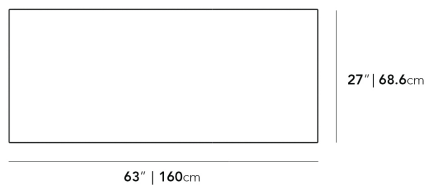

*Due to the nature of the concrete features there may be slight variations in color and finish.

Dimensions

48 in x 24 in x 29 in (Width x Depth x Height)

Additional Dimensions

63 in x 27 in x 29 in - (63" | 160cm Size, Alabaster Concrete Surfaces)
63 in x 27 in x 29 in - (63" | 160cm Size, Slate Concrete Surfaces)

All measurements are approximations.

Assembly Instructions

[Download](#)

48"

3.5" | 8.8cm

63"

3.5" | 8.8cm