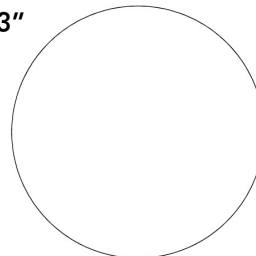

Dimensions

48 in x 48 in x 29.2 in (Width x Depth x Height)
All measurements are approximations.

Assembly Instructions

[Download](#)

48"

48" | 122cm

29.2" | 74cm

17.7" | 45cm

63"

63" | 160cm

29.2" | 74cm

21.6" | 55cm