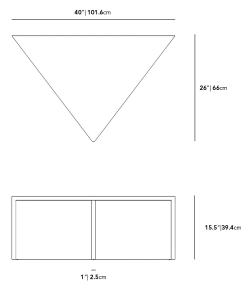

Dimensions

40 in x 26 in x 11.5 in (Width x Depth x Height)
All measurements are approximations.

Terra Modular Coffee Table Deluxe High

Terra Modular Coffee Table Deluxe Low