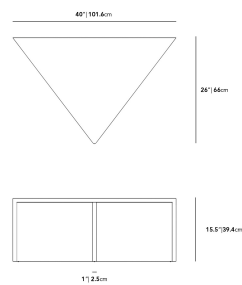

Dimensions

40 in x 26 in x 15.5 in (Width x Depth x Height)
All measurements are approximations.

Terra Modular Coffee Table Deluxe High

Terra Modular Coffee Table Deluxe Low