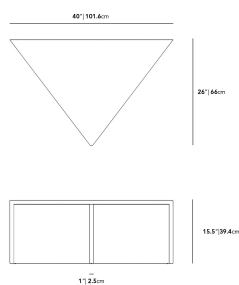

Dimensions

40 in x 26 in x 15.5 in (Width x Depth x Height)
All measurements are approximations.

Terra Modular Coffee Table Deluxe High

Terra Modular Coffee Table Deluxe Low