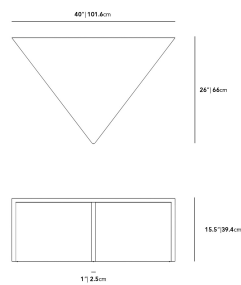

Dimensions

40 in x 26 in x 15.5 in (Width x Depth x Height)
All measurements are approximations.

Terra Modular Coffee Table Deluxe High

Terra Modular Coffee Table Deluxe Low