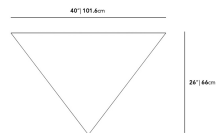

### Dimensions

40 in x 26 in x 11.5 in (Width x Depth x Height)  
All measurements are approximations.

Terra Modular Coffee Table Deluxe High

Terra Modular Coffee Table Deluxe Low