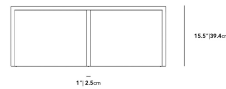

### Dimensions

40 in x 26 in x 11.5 in (Width x Depth x Height)  
All measurements are approximations.

Terra Modular Coffee Table Deluxe High

Terra Modular Coffee Table Deluxe Low