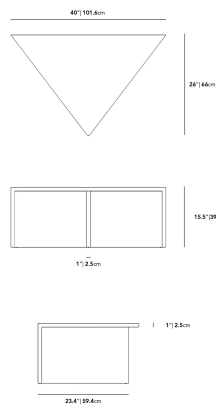

### Dimensions

40 in x 26 in x 11.5 in (Width x Depth x Height)  
All measurements are approximations.

Terra Modular Coffee Table Deluxe High

Terra Modular Coffee Table Deluxe Low