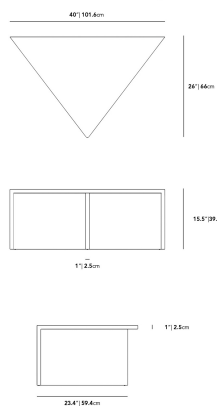

Dimensions

40 in x 26 in x 11.5 in (Width x Depth x Height)
All measurements are approximations.

Terra Modular Coffee Table Deluxe High

Terra Modular Coffee Table Deluxe Low