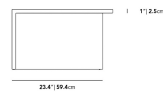

### Dimensions

40 in x 26 in x 11.5 in (Width x Depth x Height)  
All measurements are approximations.

Terra Modular Coffee Table Deluxe High

Terra Modular Coffee Table Deluxe Low