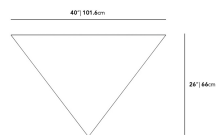

### Dimensions

40 in x 26 in x 15.5 in (Width x Depth x Height)  
All measurements are approximations.

Terra Modular Coffee Table Deluxe High

Terra Modular Coffee Table Deluxe Low