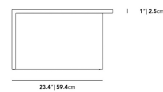

Dimensions

40 in x 26 in x 15.5 in (Width x Depth x Height)
All measurements are approximations.

Terra Modular Coffee Table Deluxe High

Terra Modular Coffee Table Deluxe Low