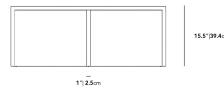

### Dimensions

40 in x 26 in x 15.5 in (Width x Depth x Height)  
All measurements are approximations.

Terra Modular Coffee Table Deluxe High

Terra Modular Coffee Table Deluxe Low