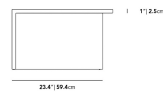

### Dimensions

40 in x 26 in x 15.5 in (Width x Depth x Height)  
All measurements are approximations.

Terra Modular Coffee Table Deluxe High

Terra Modular Coffee Table Deluxe Low