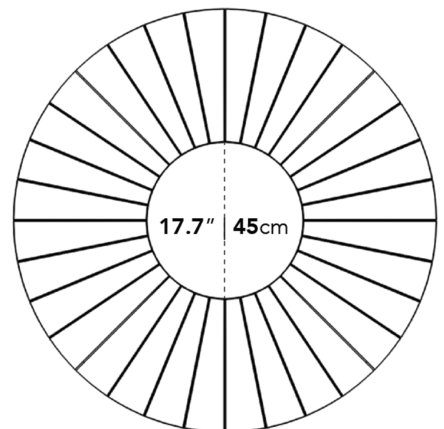

Also available in an indoor version [here](#).

Explore our entire Winston Collection [here](#).

Details

- Sealed teak wood top
- Choice of aluminum base in white or black
- Width of base is 21.6 inches
- Light assembly required

Dimensions

48 in x 48 in x 29.7 in (Width x Depth x Height)
All measurements are approximations.

Assembly Instructions

[Download](#)

29.7" | 75.4cm

0.6"

21.6" | 54.9cm

17.7" | 45cm

48"