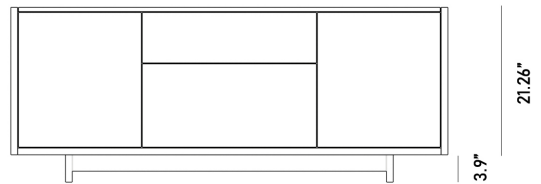

Rove Concepts

Gia Storage

Breathtaking and intriguing, the Gia draws you in with its elegant and architectural silhouette. Like a waterfall, the smooth walnut cascades down the sides while the marble top anchors the storage unit. The Gia Desk Storage combines functionality and luxury into any space. Pair with the Gia Desk for the ultimate workspace.

Details

- Smooth American walnut veneer
- California Phase 2 Compliant MDF
- Choose either white or black marble top
- •

Hanging attachment for files featured in the larger drawer component.

- Interior drawer dimensions:
- Small Drawer: 23.9 x 13.8 x 3.9 in
- Large Drawer: 23.9 x 13.8 x 10.2 in

- Interior cabinet dimensions: 17.7 x 14.6 x 19.4 in
- Light assembly required
- This product will be shipped in a wooden crate, tools are recommended for unboxing

Dimensions

63 in x 16.1 in x 25.2 in (Width x Depth x Height)
All measurements are approximations.

[Assembly Instructions](#)
[Download](#)

47.24"

63"