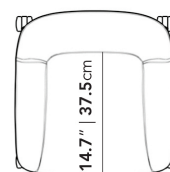

### Dimensions

21.65 in x 19.1 in x 31.5 in (Width x Depth x Height)

Seat Height: 19.1 in

Seat Depth: 14.2 in

All measurements are approximations.

### Assembly Instructions

[Download](#)

30.7" | 78cm

18.5" | 47cm

21.6" | 55cm

22.4" | 57cm