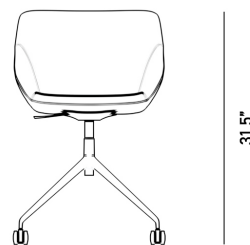

Rove Concepts

Rocco Office Chair

The Rocco Office Chair, an expression of elegance and sophistication. A chair that is both classic and modern, charming and inviting. The smooth understated shape, accentuated by the plush fabrics and sumptuous finishes creates a sublime atmosphere in any space. Sink into the satisfyingly luxurious comfort with the Rocco collection, also available in an armchair version.

Details

- Solid powder coated black metal base
- High density foam seat
- Adjustable seat height
- Piston gas lift
- 4-star base
- Caster wheels
- Light assembly required

Dimensions

20.5 in x 19.7 in x 31.5 in (Width x Depth x Height)

Seat Height: 19.1 in

Seat Depth: 14.2 in

All measurements are approximations.

Assembly Instructions

[Download](#)

20.86"