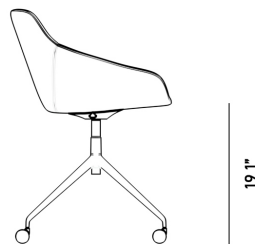

Rove Concepts

Rocco Office Chair

The Rocco Office Chair, an expression of elegance and sophistication. A chair that is both classic and modern, charming and inviting. The smooth understated shape, accentuated by the plush fabrics and sumptuous finishes creates a sublime atmosphere in any space. Sink into the satisfyingly luxurious comfort with the Rocco collection, also available in an armchair version.

Details

- Solid powder coated black metal base
- High density foam seat
- Adjustable seat height
- Piston gas lift
- 4-star base
- Caster wheels
- Light assembly required

Dimensions

20.5 in x 19.7 in x 31.5 in (Width x Depth x Height)

Seat Height: 19.1 in

Seat Depth: 14.2 in

All measurements are approximations.

Assembly Instructions

[Download](#)

20.86"