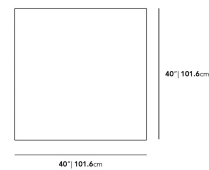

Assembly Instructions

[Download](#)

Liza Coffee Table Outdoor Grande - 40x40