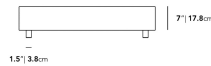

Dimensions

40 in x 40 in x 9.17 in (Width x Depth x Height)

Additional Dimensions

- 60 in x 40 in x 9.17 in - (40" x 60" | 102 x 152cm Size, Black Pietra Ceramic Surfaces, Black - Liza Outdoor Base Options)
- 60 in x 40 in x 9.17 in - (40" x 60" | 102 x 152cm Size, White Calacatta Ceramic Surfaces, Black - Liza Outdoor Base Options)
- 60 in x 40 in x 9.17 in - (40" x 60" | 102 x 152cm Size, Black - Liza Outdoor Base Options, White Terrazzo Surfaces)

All measurements are approximations.

Assembly Instructions

[Download](#)

Liza Coffee Table Outdoor - 40x40

Liza Coffee Table Outdoor - 60x40