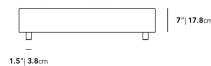

Assembly Instructions

[Download](#)

Liza Coffee Table Outdoor - 40x40