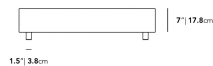

Dimensions

40 in x 40 in x 9.17 in (Width x Depth x Height)

Additional Dimensions

- 60 in x 40 in x 9.17 in - (40" x 60" | 102 x 152cm Size, Black Pietra Ceramic Surfaces, Black - Liza Outdoor Base Options)
- 60 in x 40 in x 9.17 in - (40" x 60" | 102 x 152cm Size, White Calacatta Ceramic Surfaces, Black - Liza Outdoor Base Options)
- 60 in x 40 in x 9.17 in - (40" x 60" | 102 x 152cm Size, Black - Liza Outdoor Base Options, White Terrazzo Surfaces)

All measurements are approximations.

Assembly Instructions

[Download](#)

Liza Coffee Table Outdoor - 40x40

Liza Coffee Table Outdoor - 60x40