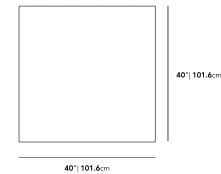

Dimensions

40 in x 40 in x 9.17 in (Width x Depth x Height)

Additional Dimensions

- 60 in x 40 in x 9.17 in - (40" x 60" | 102 x 152cm Size, Black Pietra Ceramic Surfaces, Black - Liza Outdoor Base Options)
- 60 in x 40 in x 9.17 in - (40" x 60" | 102 x 152cm Size, White Calacatta Ceramic Surfaces, Black - Liza Outdoor Base Options)
- 60 in x 40 in x 9.17 in - (40" x 60" | 102 x 152cm Size, Black - Liza Outdoor Base Options, White Terrazzo Surfaces)

All measurements are approximations.

Assembly Instructions

[Download](#)

Liza Coffee Table Outdoor - 40x40

Liza Coffee Table Outdoor - 60x40