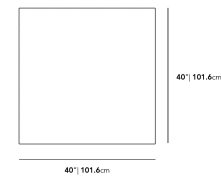

Rove Concepts

Liza Coffee Table

The Liza Coffee Table brings form and function to the great outdoor and indoor spaces. With its clean and simple, low-profile design, the Liza anchors any space. Made of beautifully polished stone top and striking matte black metal legs, Liza creates an airy float-like feel to any living space.

Also available in grande size here.

Also available in an marble version here.

Details

- Choice of white terrazzo, white ceramic, or black ceramic top
- Matte black metal legs
- Available in two sizes
- For indoor and outdoor use
- Light assembly required
- This product will be shipped in a wooden crate, tools are recommended for unboxing

Dimensions

40 in x 40 in x 9.17 in (Width x Depth x Height)

Additional Dimensions

60 in x 40 in x 9.17 in - (40" x 60" | 102 x 152cm Size, Black Pietra Ceramic Surfaces, Black - Liza Outdoor Base Options)

60 in x 40 in x 9.17 in - (40" x 60" | 102 x 152cm Size, White Calacatta Ceramic Surfaces, Black - Liza Outdoor Base Options)

60 in x 40 in x 9.17 in - (40" x 60" | 102 x 152cm Size, Black - Liza Outdoor Base Options, White Terrazzo Surfaces)

All measurements are approximations.

Assembly Instructions

[Download](#)