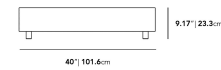

Dimensions

40 in x 40 in x 9.17 in (Width x Depth x Height)

Additional Dimensions

- 60 in x 40 in x 9.17 in - (40" x 60" | 102 x 152cm Size, Black Pietra Ceramic Surfaces, Black - Liza Outdoor Base Options)
- 60 in x 40 in x 9.17 in - (40" x 60" | 102 x 152cm Size, White Calacatta Ceramic Surfaces, Black - Liza Outdoor Base Options)
- 60 in x 40 in x 9.17 in - (40" x 60" | 102 x 152cm Size, Black - Liza Outdoor Base Options, White Terrazzo Surfaces)

All measurements are approximations.

Assembly Instructions

[Download](#)

Liza Coffee Table Outdoor - 40x40

Liza Coffee Table Outdoor - 60x40