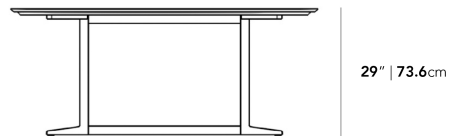

### Dimensions

71 in x 34.3 in x 29 in (Width x Depth x Height)

#### Additional Dimensions

95 in x 34.3 in x 29 in - (95" | 241cm Size, Black Pietra Ceramic Surfaces, Black - Elaine Outdoor Base Options)

All measurements are approximations.

#### Assembly Instructions

[Download](#)

71"

29" | 73.6cm

34.3" | 87cm

71" | 180.3cm

95"

29" | 73.6cm

34.3" | 87cm

95" | 241.3cm