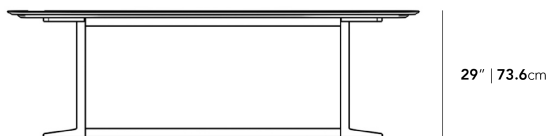

### Dimensions

71 in x 34.3 in x 29 in (Width x Depth x Height)

### Additional Dimensions

95 in x 34.3 in x 29 in - (95" | 241cm Size, Black Pietra Ceramic Surfaces, Black - Elaine Outdoor Base Options)

All measurements are approximations.

### Assembly Instructions

[Download](#)

71"

29" | 73.6cm

34.3" | 87cm

71" | 180.3cm

95"

29" | 73.6cm

34.3" | 87cm

95" | 241.3cm