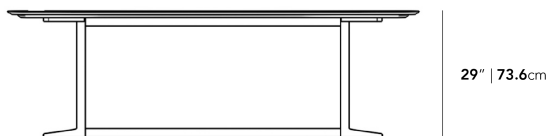

### Dimensions

71 in x 34.3 in x 29 in (Width x Depth x Height)

#### Additional Dimensions

95 in x 34.3 in x 29 in - (95" | 241cm Size, Black Pietra Ceramic Surfaces, Black - Elaine Outdoor Base Options)

All measurements are approximations.

#### Assembly Instructions

[Download](#)

71"

29" | 73.6cm

34.3" | 87cm

71" | 180.3cm

95"

29" | 73.6cm

34.3" | 87cm

95" | 241.3cm