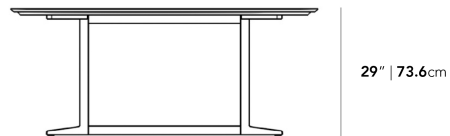

### Dimensions

71 in x 34.3 in x 29 in (Width x Depth x Height)

### Additional Dimensions

95 in x 34.3 in x 29 in - (95" | 241cm Size, Black Pietra Ceramic Surfaces, Black - Elaine Outdoor Base Options)

All measurements are approximations.

### Assembly Instructions

[Download](#)

71"

29" | 73.6cm

34.3" | 87cm

71" | 180.3cm

95"

29" | 73.6cm

34.3" | 87cm

95" | 241.3cm