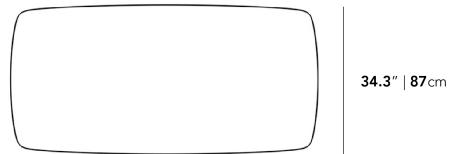

34.3" | 87cm

71" | 180.3cm

95"