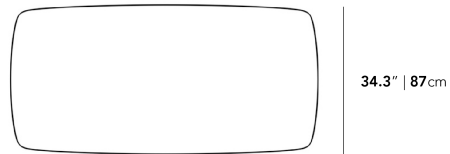

### Dimensions

71 in x 34.3 in x 29 in (Width x Depth x Height)

#### Additional Dimensions

95 in x 34.3 in x 29 in - (95" | 241cm Size, Black Pietra Ceramic Surfaces, Black - Elaine Outdoor Base Options)

All measurements are approximations.

#### Assembly Instructions

[Download](#)

71"

29" | 73.6cm

34.3" | 87cm

71" | 180.3cm

95"

29" | 73.6cm