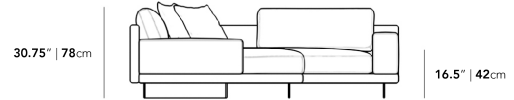

Side Table will be shipped in a wooden crate, tools are recommended for unboxing

\*Assembly is optional as the Dresden Side Table is weighted and will remain in place without having to secure with screws

### Dimensions

170 in x 88.25 in x 30.75 in (Width x Depth x Height)  
All measurements are approximations.

Assembly Instructions  
Download

170" | 431.8cm

30.75" | 78cm

16.5" | 42cm

88.25" | 224cm

44.5" | 113cm