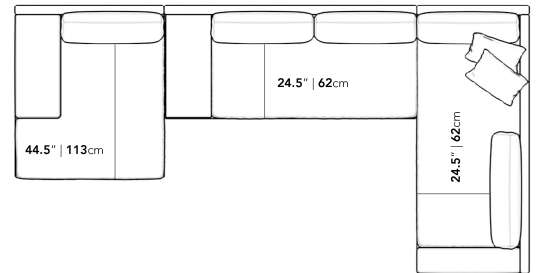

### Dimensions

170 in x 88.25 in x 30.75 in (Width x Depth x Height)  
All measurements are approximations.

Assembly Instructions  
Download

170" | 431.8cm

30.75" | 78cm

16.5" | 42cm

88.25" | 224cm

44.5" | 113cm

24.5" | 62cm

24.5" | 62cm

88.25" | 224cm