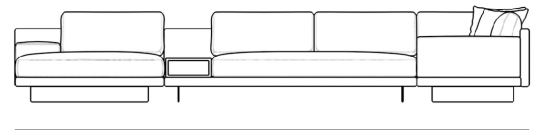

## Dresden Outdoor Modular Sectional

Compelling in its simple yet cutting edge style, the Dresden Outdoor Modular Sectional brings a fresh perspective to contemporary outdoor living. The sleek, low profile frame is met with grand cloud-like seat cushions to create the statement making structure. The Dresden also balances the expansive seating with an interchangeable side table insert that is offered in white ceramic or black ceramic finishes. Grounded on aluminum metal legs, this piece's thoughtful composition demonstrates an exceptional opportunity for modern luxury in any outdoor space.

### Details

- High performance aluminum frame
- Fast dry foam
- Includes 1 chaise with armrest, 1 armless sofa with choice of add on, 1 sofa and 2 throw pillows
- Available as preset or custom modular configurations
- Armrest and side table can be attached interchangeably
- Connectors not included/compatible for this collection
- Firm Feel (Learn more about our sofa firmness here.)
- Legs require light assembly

### Dimensions

170 in x 88.25 in x 30.75 in (Width x Depth x Height)  
All measurements are approximations.

Assembly Instructions  
Download

170" | 431.8cm

30.75" | 78cm

16.5" | 42cm

88.25" | 224cm

44.5" | 113cm