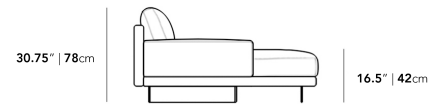

Side Table will be shipped in a wooden crate, tools are recommended for unboxing

\*Assembly is optional as the Dresden Side Table is weighted and will remain in place without having to secure with screws

### Dimensions

132.5 in x 57 in x 30.75 in (Width x Depth x Height)  
All measurements are approximations.

[Assembly Instructions](#)  
[Download](#)

132.5" | 336.5cm

30.75" | 78cm

16.5" | 42cm

57" | 144.8cm

44.5" | 113cm

24.5" | 62cm

83" | 210.8cm

37.5" | 95.2cm