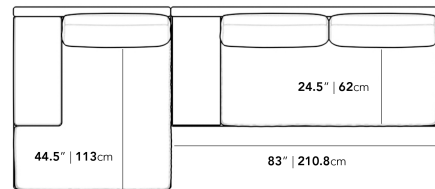

### Dimensions

132.5 in x 57 in x 30.75 in (Width x Depth x Height)  
All measurements are approximations.

[Assembly Instructions](#)  
[Download](#)

132.5" | 336.5cm

30.75" | 78cm

16.5" | 42cm

57" | 144.8cm

44.5" | 113cm

24.5" | 62cm

83" | 210.8cm

37.5" | 95.2cm