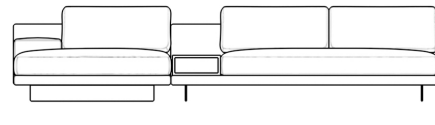

## Dresden Outdoor Sectional Sofa

Compelling in its simple yet cutting edge style, the Dresden Outdoor Sectional Sofa brings a fresh perspective to contemporary outdoor living. The sleek, low profile frame is met with grand cloud-like seat cushions to create the statement making structure. The Dresden also balances the expansive seating with an interchangeable side table insert that is offered in a variety of finishes. Grounded on aluminum metal legs, this piece's thoughtful composition demonstrates an exceptional opportunity for modern luxury in any outdoor space.

### Details

- High performance aluminum frame
- Fast dry foam
- Includes 1 chaise with armrest & 1 armless sofa with choice of add on
- Available as preset or custom modular configurations
- Armrest and side table can be attached interchangeably
- Connectors not included/compatible for this collection
- Firm Feel (Learn more about our sofa firmness here.)
- Legs require light assembly

Side Table will be shipped in a wooden crate, tools are recommended for unboxing

\*Assembly is optional as the Dresden Side Table is weighted and will remain in place without having to secure with screws

### Dimensions

132.5 in x 57 in x 30.75 in (Width x Depth x Height)  
All measurements are approximations.

[Assembly Instructions](#)  
[Download](#)

132.5" | 336.5cm

30.75" | 78cm

16.5" | 42cm

57" | 144.8cm