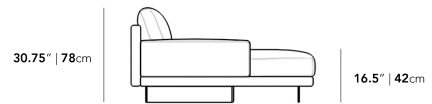

Side Table will be shipped in a wooden crate, tools are recommended for unboxing

*Assembly is optional as the Dresden Side Table is weighted and will remain in place without having to secure with screws

Dimensions

132.5 in x 57 in x 30.75 in (Width x Depth x Height)
All measurements are approximations.

[Assembly Instructions](#)
[Download](#)

132.5" | 336.5cm

30.75" | 78cm

16.5" | 42cm

57" | 144.8cm

44.5" | 113cm

24.5" | 62cm

83" | 210.8cm

37.5" | 95.2cm