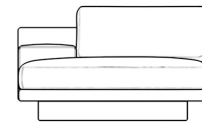

Rove Concepts

Dresden Outdoor Right Chaise with Armrest

Compelling in its simple yet cutting edge style, the Dresden Outdoor Right Chaise with Armrest brings a fresh perspective to contemporary outdoor living. The sleek, low profile frame is met with grand cloud-like seat cushions to create the statement making structure. The Dresden also balances the expansive seating with an interchangeable side table insert that is offered in a variety of finishes. Grounded on aluminum metal legs, this piece's thoughtful composition demonstrates an exceptional opportunity for modern luxury in any outdoor space.

Details

- High performance aluminum frame
- Fast dry foam
- Waterproof fabric
- Includes 1 chaise with armrest
- Available as preset or custom modular configurations
- Armrest and side table can be attached interchangeably
- Connectors not included/compatible for this collection
- Firm Feel (Learn more about our sofa firmness here.)
- Legs require light assembly

Dimensions

49.5 in x 57 in x 30.75 in (Width x Depth x Height)
All measurements are approximations.

Assembly Instructions
[Download](#)

49.5" | 125.7cm

30.75" | 78cm

16.5" | 42cm

57" | 144.8cm

44.5" | 113cm

57" | 144.8cm