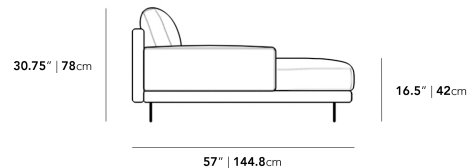

Details

- High performance aluminum frame
- Fast dry foam
- Waterproof fabric
- Includes 1 chaise with armrest
- Available as preset or custom modular configurations
- Armrest and side table can be attached interchangeably
- Connectors not included/compatible for this collection
- Firm Feel (Learn more about our sofa firmness here.)
- Legs require light assembly

Dimensions

49.5 in x 57 in x 30.75 in (Width x Depth x Height)
All measurements are approximations.

Assembly Instructions
[Download](#)

49.5" | 125.7cm

30.75" | 78cm

16.5" | 42cm

57" | 144.8cm

44.5" | 113cm

57" | 144.8cm