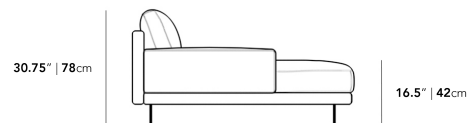

We recommend our custom-fit outdoor covers (sold separately) to protect and ensure lasting durability for years of use. Find more information here.

Dimensions

49.5 in x 57 in x 30.75 in (Width x Depth x Height)
All measurements are approximations.

Assembly Instructions
[Download](#)

49.5" | 125.7cm

30.75" | 78cm

16.5" | 42cm

57" | 144.8cm

44.5" | 113cm

57" | 144.8cm