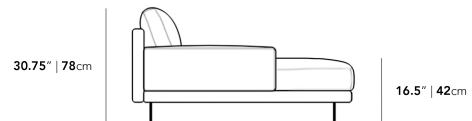

We recommend our custom-fit outdoor covers (sold separately) to protect and ensure lasting durability for years of use. Find more information here.

Dimensions

49.5 in x 57 in x 30.75 in (Width x Depth x Height)
All measurements are approximations.

Assembly Instructions
[Download](#)

49.5" | 125.7cm

30.75" | 78cm

16.5" | 42cm

57" | 144.8cm

44.5" | 113cm

57" | 144.8cm