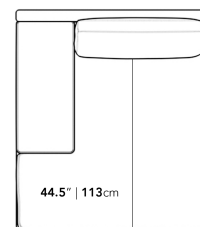

Dimensions

49.5 in x 57 in x 30.75 in (Width x Depth x Height)
All measurements are approximations.

Assembly Instructions
[Download](#)

49.5" | 125.7cm

30.75" | 78cm

16.5" | 42cm

57" | 144.8cm

44.5" | 113cm

57" | 144.8cm