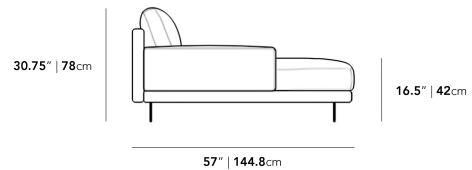

Details

- High performance aluminum frame
- Fast dry foam
- Waterproof fabric
- Includes 1 chaise with armrest
- Available as preset or custom modular configurations
- Armrest and side table can be attached interchangeably
- Connectors not included/compatible for this collection
- Firm Feel (Learn more about our sofa firmness here.)
- Legs require light assembly

Dimensions

49.5 in x 57 in x 30.75 in (Width x Depth x Height)
All measurements are approximations.

Assembly Instructions
[Download](#)

49.5" | 125.7cm

30.75" | 78cm

16.5" | 42cm

57" | 144.8cm

44.5" | 113cm

57" | 144.8cm