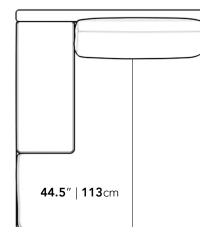

We recommend our custom-fit outdoor covers (sold separately) to protect and ensure lasting durability for years of use. Find more information here.

Dimensions

49.5 in x 57 in x 30.75 in (Width x Depth x Height)
All measurements are approximations.

Assembly Instructions
[Download](#)

49.5" | 125.7cm

30.75" | 78cm

16.5" | 42cm

57" | 144.8cm

44.5" | 113cm

57" | 144.8cm