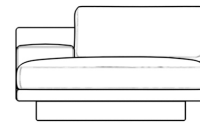

49.5" | 125.7cm