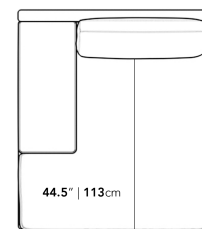

Dimensions

49.5 in x 57 in x 30.75 in (Width x Depth x Height)
All measurements are approximations.

Assembly Instructions
[Download](#)

49.5" | 125.7cm

30.75" | 78cm

16.5" | 42cm

57" | 144.8cm

44.5" | 113cm

57" | 144.8cm