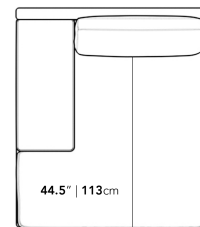

• Connectors not included/compatible for this collection

- Firm Feel (Learn more about our sofa firmness here.)
- Legs require light assembly

Dimensions

49.5 in x 57 in x 30.75 in (Width x Depth x Height)
 Seat Height: 16.5 in
 Seat Depth: 44.5 in
 All measurements are approximations.

Assembly Instructions
[Download](#)

49.5" | 125.7cm

30.75" | 78cm

16.5" | 42cm

57" | 144.8cm

44.5" | 113cm

57" | 144.8cm