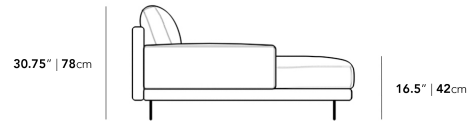

• Connectors not included/compatible for this collection

- Firm Feel (Learn more about our sofa firmness here.)
- Legs require light assembly

Dimensions

49.5 in x 57 in x 30.75 in (Width x Depth x Height)
 Seat Height: 16.5 in
 Seat Depth: 44.5 in
 All measurements are approximations.

Assembly Instructions
[Download](#)

49.5" | 125.7cm

30.75" | 78cm

16.5" | 42cm

57" | 144.8cm

44.5" | 113cm

57" | 144.8cm