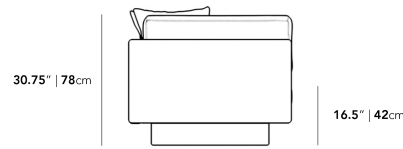

• Legs require light assembly

• We recommend our custom-fit outdoor covers (sold separately) to protect and ensure lasting durability for years of use. [Find more information here.](#)

Dimensions

88.25 in x 37.5 in x 30.75 in (Width x Depth x Height)

Seat Height: 16.5 in

Seat Depth: 24.5 in

All measurements are approximations.

Assembly Instructions

[Download](#)

88.25" | 224cm

30.75" | 78cm

16.5" | 42cm

37.5" | 95.2cm

24.5" | 62cm

37.5" | 95.2cm