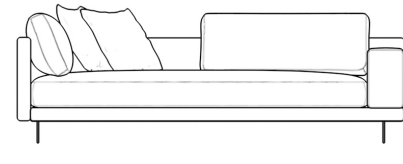

Rove Concepts

Dresden Outdoor Right Arm Sofa

Compelling in its simple yet cutting edge style, the Dresden Outdoor Right Arm Sofa brings a fresh perspective to contemporary outdoor living. The sleek, low profile frame is met with grand cloud-like seat cushions to create the statement making structure. The Dresden also balances the expansive seating with an interchangeable side table insert that is offered in white or black ceramic. Grounded on aluminum metal legs, this piece's thoughtful composition demonstrates an exceptional opportunity for modern luxury in any outdoor space.

• Legs require light assembly

• We recommend our custom-fit outdoor covers (sold separately) to protect and ensure lasting durability for years of use. [Find more information here.](#)

Dimensions

88.25 in x 37.5 in x 30.75 in (Width x Depth x Height)

Seat Height: 16.5 in

Seat Depth: 24.5 in

All measurements are approximations.

Assembly Instructions

[Download](#)

88.25" | 224cm

30.75" | 78cm

16.5" | 42cm