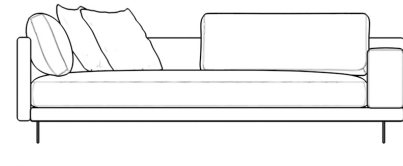

Rove Concepts

Dresden Outdoor Right Arm Sofa

Compelling in its simple yet cutting edge style, the Dresden Outdoor Right Arm Sofa brings a fresh perspective to contemporary outdoor living. The sleek, low profile frame is met with grand cloud-like seat cushions to create the statement making structure. The Dresden also balances the expansive seating with an interchangeable side table insert that is offered in white or black ceramic. Grounded on aluminum metal legs, this piece's thoughtful composition demonstrates an exceptional opportunity for modern luxury in any outdoor space.

- Legs require light assembly

Dimensions

88.25 in x 37.5 in x 30.75 in (Width x Depth x Height)

Seat Height: 16.5 in

Seat Depth: 24.5 in

All measurements are approximations.

Assembly Instructions

[Download](#)

88.25" | 224cm

30.75" | 78cm

16.5" | 42cm

37.5" | 95.2cm

24.5" | 62cm

37.5" | 95.2cm