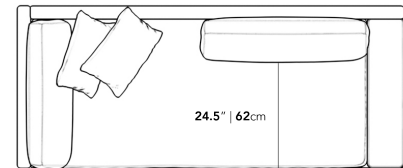

- Legs require light assembly

Dimensions

88.25 in x 37.5 in x 30.75 in (Width x Depth x Height)

Seat Height: 16.5 in

Seat Depth: 24.5 in

All measurements are approximations.

Assembly Instructions

[Download](#)

88.25" | 224cm

30.75" | 78cm

16.5" | 42cm

37.5" | 95.2cm

24.5" | 62cm

37.5" | 95.2cm