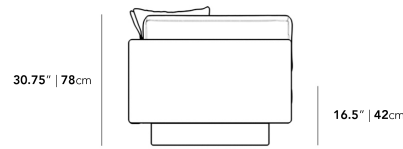

- Legs require light assembly

Dimensions

88.25 in x 37.5 in x 30.75 in (Width x Depth x Height)

Seat Height: 16.5 in

Seat Depth: 24.5 in

All measurements are approximations.

Assembly Instructions

[Download](#)

88.25" | 224cm

30.75" | 78cm

16.5" | 42cm

37.5" | 95.2cm

24.5" | 62cm

37.5" | 95.2cm