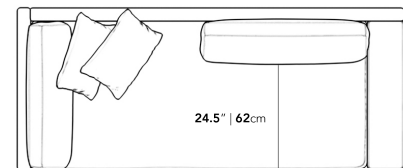

• Legs require light assembly

• We recommend our custom-fit outdoor covers (sold separately) to protect and ensure lasting durability for years of use. [Find more information here.](#)

Dimensions

88.25 in x 37.5 in x 30.75 in (Width x Depth x Height)

Seat Height: 16.5 in

Seat Depth: 24.5 in

All measurements are approximations.

Assembly Instructions

[Download](#)

88.25" | 224cm

30.75" | 78cm

16.5" | 42cm

37.5" | 95.2cm

24.5" | 62cm

37.5" | 95.2cm