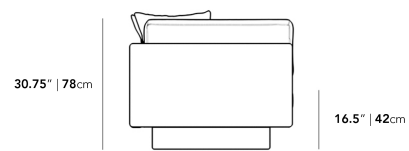

### Dimensions

88.25 in x 37.5 in x 30.75 in (Width x Depth x Height)  
 Seat Height: 16.5 in  
 Seat Depth: 24.5 in  
 All measurements are approximations.

Assembly Instructions  
[Download](#)

88.25" | 224cm

30.75" | 78cm

16.5" | 42cm

37.5" | 95.2cm

24.5" | 62cm

37.5" | 95.2cm