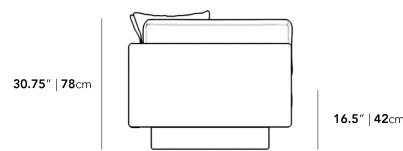

### Dimensions

88.25 in x 37.5 in x 30.75 in (Width x Depth x Height)  
 Seat Height: 16.5 in  
 Seat Depth: 24.5 in  
 All measurements are approximations.

Assembly Instructions  
[Download](#)

88.25" | 224cm

30.75" | 78cm

16.5" | 42cm

37.5" | 95.2cm

24.5" | 62cm

37.5" | 95.2cm