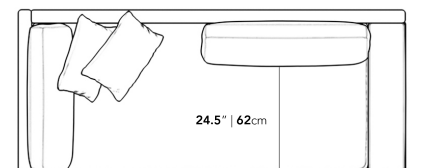

### Dimensions

88.25 in x 37.5 in x 30.75 in (Width x Depth x Height)  
 Seat Height: 16.5 in  
 Seat Depth: 24.5 in  
 All measurements are approximations.

Assembly Instructions  
[Download](#)

88.25" | 224cm

30.75" | 78cm

16.5" | 42cm

37.5" | 95.2cm

24.5" | 62cm

37.5" | 95.2cm