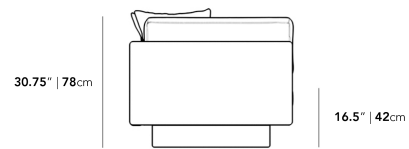

Dimensions

88.25 in x 37.5 in x 30.75 in (Width x Depth x Height)

Seat Height: 16.5 in

Seat Depth: 24.5 in

All measurements are approximations.

Assembly Instructions

[Download](#)

88.25" | 224cm

30.75" | 78cm

16.5" | 42cm

37.5" | 95.2cm

24.5" | 62cm

37.5" | 95.2cm