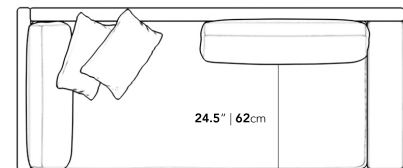

Dimensions

88.25 in x 37.5 in x 30.75 in (Width x Depth x Height)
 Seat Height: 16.5 in
 Seat Depth: 24.5 in
 All measurements are approximations.

Assembly Instructions
[Download](#)

88.25" | 224cm

30.75" | 78cm

16.5" | 42cm

37.5" | 95.2cm

24.5" | 62cm

37.5" | 95.2cm