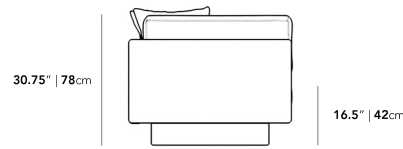

Dimensions

88.25 in x 37.5 in x 30.75 in (Width x Depth x Height)
 Seat Height: 16.5 in
 Seat Depth: 24.5 in
 All measurements are approximations.

Assembly Instructions
[Download](#)

88.25" | 224cm

30.75" | 78cm

16.5" | 42cm

37.5" | 95.2cm

24.5" | 62cm

37.5" | 95.2cm