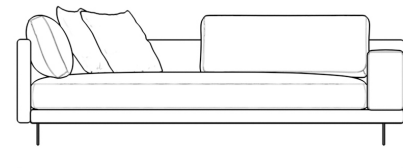

## Dresden Outdoor Left Arm Sofa

Compelling in its simple yet cutting edge style, the Dresden Outdoor Left Arm Sofa brings a fresh perspective to contemporary outdoor living. The sleek, low profile frame is met with grand cloud-like seat cushions to create the statement making structure. The Dresden also balances the expansive seating with an interchangeable side table insert that is offered in white ceramic or black ceramic finishes. Grounded on aluminum metal legs, this piece's thoughtful composition demonstrates an exceptional opportunity for modern luxury in any outdoor space.

### Details

- High performance aluminum frame
- Fast dry foam
- Waterproof fabric
- Available as preset or custom modular configurations
- Connectors not included/compatible for this collection
- Firm Feel (Learn more about our sofa firmness here.)
- Legs require light assembly

### Dimensions

88.25 in x 37.5 in x 30.75 in (Width x Depth x Height)  
 Seat Height: 16.5 in  
 Seat Depth: 24.5 in  
 All measurements are approximations.

Assembly Instructions  
[Download](#)

88.25" | 224cm