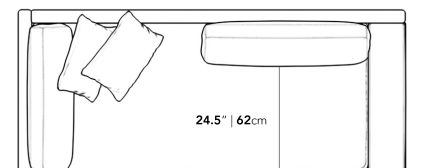

Dimensions

88.25 in x 37.5 in x 30.75 in (Width x Depth x Height)

Seat Height: 16.5 in

Seat Depth: 24.5 in

All measurements are approximations.

Assembly Instructions

[Download](#)

88.25" | 224cm

30.75" | 78cm

16.5" | 42cm

37.5" | 95.2cm

24.5" | 62cm

37.5" | 95.2cm