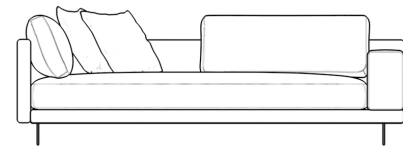

Rove Concepts

Dresden Outdoor Left Arm Sofa

Compelling in its simple yet cutting edge style, the Dresden Outdoor Left Arm Sofa brings a fresh perspective to contemporary outdoor living. The sleek, low profile frame is met with grand cloud-like seat cushions to create the statement making structure. The Dresden also balances the expansive seating with an interchangeable side table insert that is offered in white ceramic or black ceramic finishes. Grounded on aluminum metal legs, this piece's thoughtful composition demonstrates an exceptional opportunity for modern luxury in any outdoor space.

Dimensions

88.25 in x 37.5 in x 30.75 in (Width x Depth x Height)

Seat Height: 16.5 in

Seat Depth: 24.5 in

All measurements are approximations.

Assembly Instructions

[Download](#)

88.25" | 224cm

30.75" | 78cm

16.5" | 42cm

37.5" | 95.2cm

24.5" | 62cm

37.5" | 95.2cm