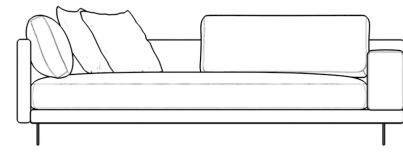

## Dresden Outdoor Left Arm Sofa

Compelling in its simple yet cutting edge style, the Dresden Outdoor Left Arm Sofa brings a fresh perspective to contemporary outdoor living. The sleek, low profile frame is met with grand cloud-like seat cushions to create the statement making structure. The Dresden also balances the expansive seating with an interchangeable side table insert that is offered in white ceramic or black ceramic finishes. Grounded on aluminum metal legs, this piece's thoughtful composition demonstrates an exceptional opportunity for modern luxury in any outdoor space.

### Details

- High performance aluminum frame
- Fast dry foam
- Waterproof fabric
- Available as preset or custom modular configurations
- Connectors not included/compatible for this collection
- Firm Feel (Learn more about our sofa firmness here.)
- Legs require light assembly

### Dimensions

88.25 in x 37.5 in x 30.75 in (Width x Depth x Height)  
 Seat Height: 16.5 in  
 Seat Depth: 24.5 in  
 All measurements are approximations.

Assembly Instructions  
[Download](#)

88.25" | 224cm