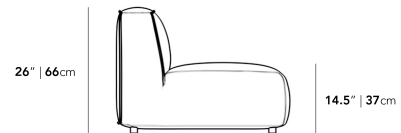

Dimensions

35.5 in x 36.25 in x 26 in (Width x Depth x Height)
Seat Height: 14.5 in
All measurements are approximations.

35.5" | 90.2cm

26" | 66cm

14.5" | 37cm

36.25" | 92cm

25.5" | 65cm

36.25" | 92cm