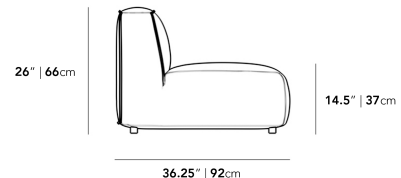

We recommend our custom-fit outdoor covers (sold separately) to protect and ensure lasting durability for years of use. Find more information [here](#).

Dimensions

35.5 in x 36.25 in x 26 in (Width x Depth x Height)
Seat Height: 14.5 in
All measurements are approximations.

35.5" | 90.2cm

26" | 66cm

14.5" | 37cm

36.25" | 92cm

36.25" | 92cm

25.5" | 65cm