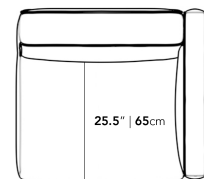

We recommend our custom-fit outdoor covers (sold separately) to protect and ensure lasting durability for years of use. Find more information [here.](#)

Dimensions

39.5 in x 36.2 in x 26 in (Width x Depth x Height)
 Seat Height: 14.5 in
 All measurements are approximations.

39.5" | 100cm

26" | 66cm

14.5" | 37cm

36.25" | 92cm

25.5" | 65cm

36.25" | 92cm