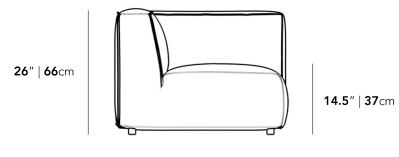

We recommend our custom-fit outdoor covers (sold separately) to protect and ensure lasting durability for years of use. Find more information [here.](#)

Dimensions

39.5 in x 36.2 in x 26 in (Width x Depth x Height)
 Seat Height: 14.5 in
 All measurements are approximations.

39.5" | 100cm

26" | 66cm

14.5" | 37cm

36.25" | 92cm

25.5" | 65cm

36.25" | 92cm