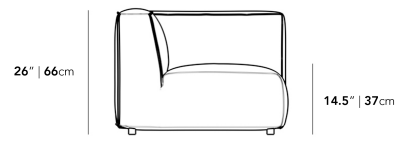

Dimensions

39.5 in x 36.2 in x 26 in (Width x Depth x Height)
Seat Height: 14.5 in
All measurements are approximations.

39.5" | 100cm

26" | 66cm

14.5" | 37cm

36.25" | 92cm

25.5" | 65cm

36.25" | 92cm