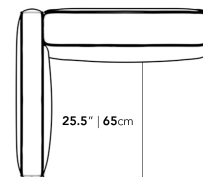

### Dimensions

39.5 in x 36.2 in x 26 in (Width x Depth x Height)  
 Seat Height: 14.5 in  
 All measurements are approximations.

39.5" | 100cm

14.5" | 37cm

26" | 66cm

36.25" | 92cm

36.25" | 92cm

25.5" | 65cm