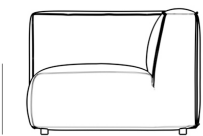

### Details

- High performance aluminum frame
- Fast dry foam
- Water and UV resistant fabric
- Low profile legs
- Throw cushions not included
- Firm Feel (Learn more about our sofa firmness [here.](#))
- Legs require light assembly
- To join the modular pieces together please use the connector pieces that are included

### Dimensions

39.5 in x 36.2 in x 26 in (Width x Depth x Height)  
 Seat Height: 14.5 in  
 All measurements are approximations.

39.5" | 100cm

14.5" | 37cm

26" | 66cm

36.25" | 92cm

36.25" | 92cm

25.5" | 65cm