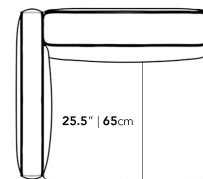

We recommend our custom-fit outdoor covers (sold separately) to protect and ensure lasting durability for years of use. Find more information [here.](#)

Dimensions

39.5 in x 36.2 in x 26 in (Width x Depth x Height)

Seat Height: 14.5 in

All measurements are approximations.

39.5" | 100cm

14.5" | 37cm

26" | 66cm

36.25" | 92cm

36.25" | 92cm

25.5" | 65cm