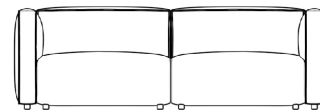

Legs require light assembly

- To join the modular pieces together please use the connector pieces that are included

Dimensions

79 in x 36.25 in x 26 in (Width x Depth x Height)

Seat Height: 14.5 in

All measurements are approximations.

79" | 200cm