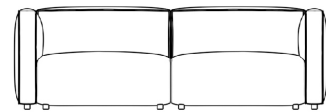

[Learn more about the Arya design here.](#)

Also available in an indoor version [here.](#)

Details

- High performance aluminum frame
- Fast dry foam
- Water and UV resistant fabric
- Low profile legs
- Throw cushions not included
- Firm Feel ([Learn more about our sofa firmness here.](#))
-

Dimensions

79 in x 36.25 in x 26 in (Width x Depth x Height)
Seat Height: 14.5 in
All measurements are approximations.

79" | 200cm

26" | 66cm

14.5" | 37cm

36.25" | 92cm

25.5" | 65cm