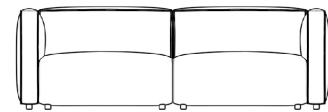

Dimensions

79 in x 36.25 in x 26 in (Width x Depth x Height)

Seat Height: 14.5 in

All measurements are approximations.

79" | 200cm

26" | 66cm

14.5" | 37cm

36.25" | 92cm