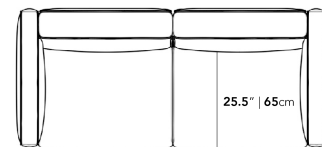

Dimensions

79 in x 36.25 in x 26 in (Width x Depth x Height)

Seat Height: 14.5 in

All measurements are approximations.

79" | 200cm

26" | 66cm

14.5" | 37cm

36.25" | 92cm

25.5" | 65cm