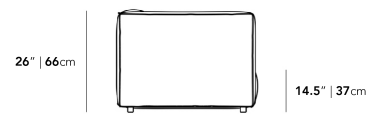

Dimensions

79 in x 36.25 in x 26 in (Width x Depth x Height)

Seat Height: 14.5 in

All measurements are approximations.

79" | 200cm

26" | 66cm

14.5" | 37cm

36.25" | 92cm

25.5" | 65cm