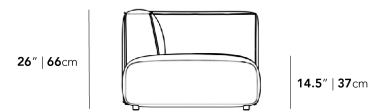

Dimensions

110.5 in x 36.25 in x 26 in (Width x Depth x Height)

Seat Height: 14.5 in

All measurements are approximations.

110.5" | 280.7cm

26" | 66cm

14.5" | 37cm

36.25" | 92cm

25.5" | 65cm

35.5" | 90.2cm