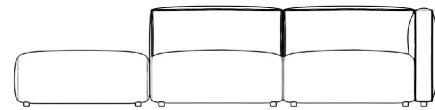

[Learn more about the Arya design here.](#)

[Also available in an indoor version here.](#)

Details

- High performance aluminum frame
- Fast dry foam
- Water and UV resistant fabric
- Low profile legs
- Includes one armless piece, one corner piece, and one ottoman
- Throw cushions not included
- Left Hand Facing will have the ottoman on the right, while Right Hand Facing will have the ottoman on the left
- Firm Feel (Learn more about our sofa firmness [here.](#))
- Legs require light assembly
- To join the modular pieces together please use the connector pieces that are included

We recommend our custom-fit outdoor covers (sold separately) to protect and ensure lasting durability for years of use. Find your product [here.](#)

Dimensions

110.5 in x 36.25 in x 26 in (Width x Depth x Height)

Seat Height: 14.5 in

All measurements are approximations.

110.5" | 280.7cm

26" | 66cm

14.5" | 37cm

36.25" | 92cm

25.5" | 65cm

35.5" | 90.2cm