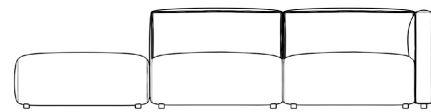

[Learn more about the Arya design here.](#)

[Also available in an indoor version here.](#)

Details

- High performance aluminum frame
- Fast dry foam
- Water and UV resistant fabric
- Low profile legs
- Includes one armless piece, one corner piece, and one ottoman
- Throw cushions not included
- Left Hand Facing will have the ottoman on the right, while Right Hand Facing will have the ottoman on the left
- Firm Feel (Learn more about our sofa firmness [here.](#))
- Legs require light assembly
- To join the modular pieces together please use the connector pieces that are included

Dimensions

110.5 in x 36.25 in x 26 in (Width x Depth x Height)

Seat Height: 14.5 in

All measurements are approximations.

110.5" | 280.7cm

26" | 66cm

14.5" | 37cm

36.25" | 92cm

25.5" | 65cm

35.5" | 90.2cm