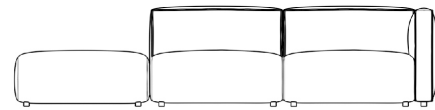

[Learn more about the Arya design here.](#)

Also available in an indoor version [here.](#)

Details

- High performance aluminum frame
- Fast dry foam
- Water and UV resistant fabric
- Low profile legs
- Includes one armless piece, one corner piece, and one ottoman
- Throw cushions not included
- Left Hand Facing will have the ottoman on the right, while Right Hand Facing will have the ottoman on the left
- Firm Feel (Learn more about our sofa firmness [here.](#))
- Legs require light assembly
- To join the modular pieces together please use the connector pieces that are included

Dimensions

110.5 in x 36.25 in x 26 in (Width x Depth x Height)

Seat Height: 14.5 in

All measurements are approximations.

110.5" | 280.7cm

26" | 66cm

14.5" | 37cm

36.25" | 92cm

25.5" | 65cm

35.5" | 90.2cm