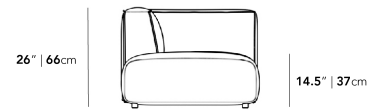

We recommend our custom-fit outdoor covers (sold separately) to protect and ensure lasting durability for years of use. Find your product [here.](#)

Dimensions

110.5 in x 36.25 in x 26 in (Width x Depth x Height)

Seat Height: 14.5 in

All measurements are approximations.

110.5" | 280.7cm

26" | 66cm

14.5" | 37cm

36.25" | 92cm

25.5" | 65cm

35.5" | 90.2cm