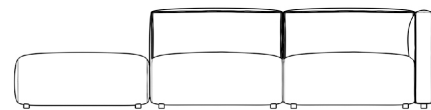

### Details

- High performance aluminum frame
- Fast dry foam
- Water and UV resistant fabric
- Low profile legs
- Includes one armless piece, one corner piece, and one ottoman
- Throw cushions not included
- Left Hand Facing will have the ottoman on the right, while Right Hand Facing will have the ottoman on the left
- Firm Feel (Learn more about our sofa firmness [here.](#))
- Legs require light assembly
- To join the modular pieces together please use the connector pieces that are included

### Dimensions

110.5 in x 36.25 in x 26 in (Width x Depth x Height)

Seat Height: 14.5 in

All measurements are approximations.

110.5" | 280.7cm

26" | 66cm

14.5" | 37cm

36.25" | 92cm