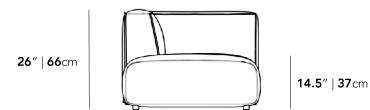

### Dimensions

110.5 in x 36.25 in x 26 in (Width x Depth x Height)

Seat Height: 14.5 in

All measurements are approximations.

110.5" | 280.7cm

26" | 66cm

14.5" | 37cm

36.25" | 92cm

25.5" | 65cm

35.5" | 90.2cm