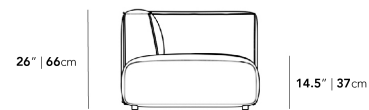

We recommend our custom-fit outdoor covers (sold separately) to protect and ensure lasting durability for years of use. Find your product [here.](#)

Dimensions

110.5 in x 36.25 in x 26 in (Width x Depth x Height)

Seat Height: 14.5 in

All measurements are approximations.

110.5" | 280.7cm

26" | 66cm

14.5" | 37cm

36.25" | 92cm

25.5" | 65cm

35.5" | 90.2cm