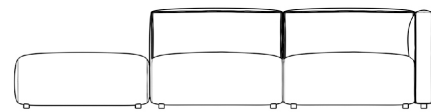

[Learn more about the Arya design here.](#)

[Also available in an indoor version here.](#)

Details

- High performance aluminum frame
- Fast dry foam
- Water and UV resistant fabric
- Low profile legs
- Includes one armless piece, one corner piece, and one ottoman
- Throw cushions not included
- Left Hand Facing will have the ottoman on the right, while Right Hand Facing will have the ottoman on the left
- Firm Feel (Learn more about our sofa firmness [here.](#))
- Legs require light assembly
- To join the modular pieces together please use the connector pieces that are included

We recommend our custom-fit outdoor covers (sold separately) to protect and ensure lasting durability for years of use. Find your product [here.](#)

Dimensions

110.5 in x 36.25 in x 26 in (Width x Depth x Height)

Seat Height: 14.5 in

All measurements are approximations.

110.5" | 280.7cm

26" | 66cm

14.5" | 37cm

36.25" | 92cm

25.5" | 65cm

35.5" | 90.2cm