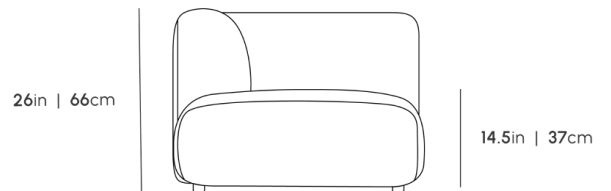

[Learn more about the Arya design here.](#)

Also available in an indoor version [here.](#)

Details

- High performance aluminum frame
- Fast dry foam
- Water and UV resistant fabric
- Low profile legs
- Includes two armless pieces, one left or right arm corner piece, and one ottoman
- Throw cushions not included
- Left Hand Facing will have the ottoman on the right, while Right Hand Facing will have the ottoman on the left
- Firm Feel (Learn more about our sofa firmness [here.](#))
- Legs require light assembly
- To join the modular pieces together please use the connector pieces that are included

Dimensions

145.5 in x 36.25 in x 26 in (Width x Depth x Height)
All measurements are approximations.

145.5in | 370cm

36.25in | 92cm

35.5in | 90.2cm