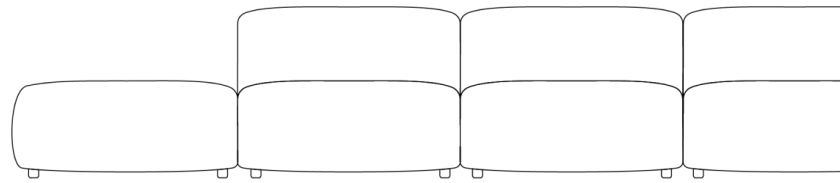

Rove Concepts

Arya Outdoor Modular Sectional

Recline into a unity of contemporary design and minimalist values with the Arya Outdoor Modular Sectional. Perfect for relaxing with a book or a glass of wine on a calm summer night. The plush back and seat elegantly curves inwards, brimming with layers of sumptuous cushioning. Uncluttered and endlessly inviting, this piece offers a deep seat and angled back to take advantage of a clean design and tempting cushions. The Arya embodies the fundamental elements of modern design and effortlessly adds sleekness to any outdoor setting.

[Learn more about the Arya design here.](#)

Also available in an indoor version [here.](#)

Details

- High performance aluminum frame
- Fast dry foam
- Water and UV resistant fabric
- Low profile legs
- Includes two armless pieces, one left or right arm corner piece, and one ottoman
- Throw cushions not included
- Left Hand Facing will have the ottoman on the right, while Right Hand Facing will have the ottoman on the left
- Firm Feel (Learn more about our sofa firmness [here.](#))
- Legs require light assembly
- To join the modular pieces together please use the connector pieces that are included

Dimensions

145.5 in x 36.25 in x 26 in (Width x Depth x Height)
All measurements are approximations.

145.5in | 370cm

36.25in | 92cm

35.5in | 90.2cm

25.5in | 65cm