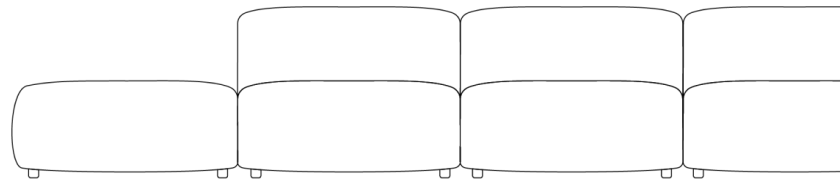

Rove Concepts

Arya Outdoor Modular Sectional

Recline into a unity of contemporary design and minimalist values with the Arya Outdoor Modular Sectional. Perfect for relaxing with a book or a glass of wine on a calm summer night. The plush back and seat elegantly curves inwards, brimming with layers of sumptuous cushioning. Uncluttered and endlessly inviting, this piece offers a deep seat and angled back to take advantage of a clean design and tempting cushions. The Arya embodies the fundamental elements of modern design and effortlessly adds sleekness to any outdoor setting.

[Learn more about the Arya design here.](#)

Also available in an indoor version [here.](#)

Details

- High performance aluminum frame
- Fast dry foam
- Water and UV resistant fabric
- Low profile legs
- Includes two armless pieces, one left or right arm corner piece, and one ottoman
- Throw cushions not included
- Left Hand Facing will have the ottoman on the right, while Right Hand Facing will have the ottoman on the left
- Firm Feel (Learn more about our sofa firmness [here.](#))
- Legs require light assembly
- To join the modular pieces together please use the connector pieces that are included

Dimensions

145.5 in x 36.25 in x 26 in (Width x Depth x Height)
All measurements are approximations.

145.5in | 370cm

36.25in | 92cm

35.5in | 90.2cm