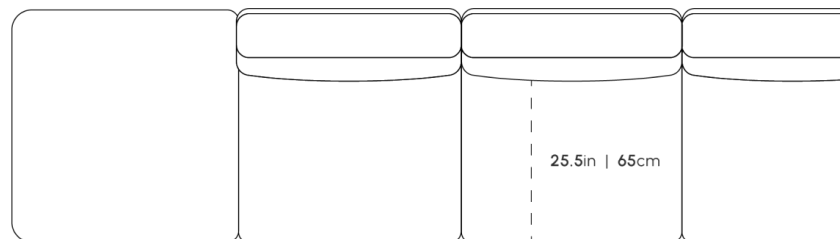

[Learn more about the Arya design here.](#)

Also available in an indoor version [here.](#)

Details

- High performance aluminum frame
- Fast dry foam
- Water and UV resistant fabric
- Low profile legs
- Includes two armless pieces, one left or right arm corner piece, and one ottoman
- Throw cushions not included
- Left Hand Facing will have the ottoman on the right, while Right Hand Facing will have the ottoman on the left
- Firm Feel (Learn more about our sofa firmness [here.](#))
- Legs require light assembly
- To join the modular pieces together please use the connector pieces that are included

Dimensions

145.5 in x 36.25 in x 26 in (Width x Depth x Height)
All measurements are approximations.

145.5in | 370cm

36.25in | 92cm

35.5in | 90.2cm

25.5in | 65cm