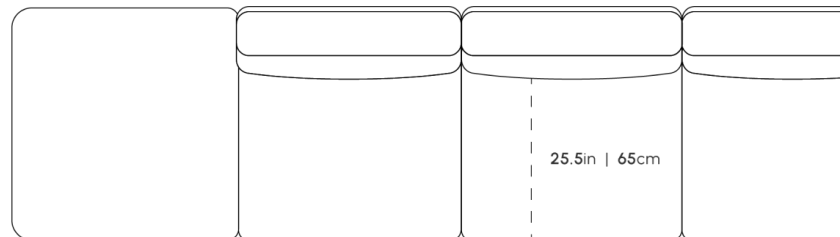

Dimensions

145.5 in x 36.25 in x 26 in (Width x Depth x Height)
All measurements are approximations.

145.5in | 370cm

36.25in | 92cm

35.5in | 90.2cm