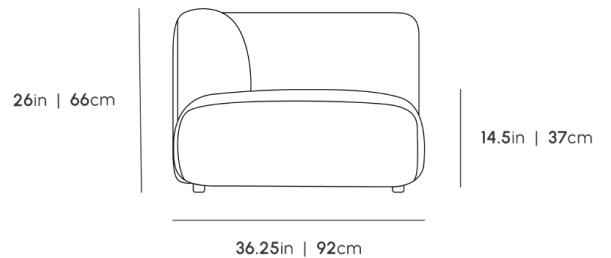

[Learn more about the Arya design here.](#)

Also available in an indoor version [here.](#)

Details

- High performance aluminum frame
- Fast dry foam
- Water and UV resistant fabric
- Low profile legs
- Includes two armless pieces, one left or right arm corner piece, and one ottoman
- Throw cushions not included
- Left Hand Facing will have the ottoman on the right, while Right Hand Facing will have the ottoman on the left
- Firm Feel (Learn more about our sofa firmness [here.](#))
- Legs require light assembly
- To join the modular pieces together please use the connector pieces that are included

Dimensions

145.5 in x 36.25 in x 26 in (Width x Depth x Height)
All measurements are approximations.

145.5in | 370cm

36.25in | 92cm

35.5in | 90.2cm

25.5in | 65cm