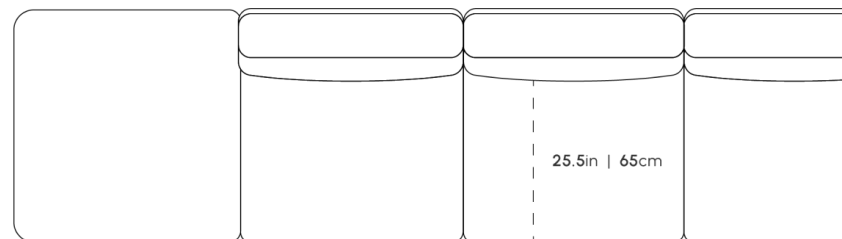

Dimensions

145.5 in x 36.25 in x 26 in (Width x Depth x Height)
All measurements are approximations.

145.5in | 370cm

26in | 66cm

14.5in | 37cm

36.25in | 92cm

25.5in | 65cm

35.5in | 90.2cm