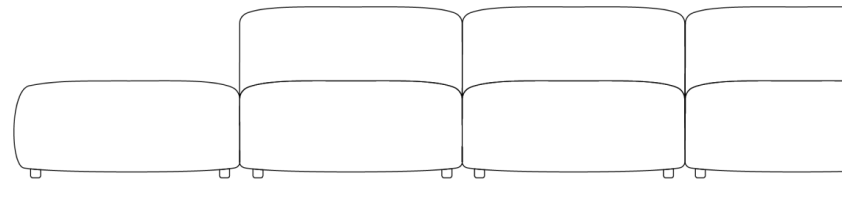

Rove Concepts

Arya Outdoor Modular Sectional

Recline into a unity of contemporary design and minimalist values with the Arya Outdoor Modular Sectional. Perfect for relaxing with a book or a glass of wine on a calm summer night. The plush back and seat elegantly curves inwards, brimming with layers of sumptuous cushioning. Uncluttered and endlessly inviting, this piece offers a deep seat and angled back to take advantage of a clean design and tempting cushions. The Arya embodies the fundamental elements of modern design and effortlessly adds sleekness to any outdoor setting.

[Learn more about the Arya design here.](#)

Also available in an indoor version [here.](#)

Details

- High performance aluminum frame
- Fast dry foam
- Water and UV resistant fabric
- Low profile legs
- Includes two armless pieces, one left or right arm corner piece, and one ottoman
- Throw cushions not included
- Left Hand Facing will have the ottoman on the right, while Right Hand Facing will have the ottoman on the left
- Firm Feel (Learn more about our sofa firmness [here.](#))
- Legs require light assembly
- To join the modular pieces together please use the connector pieces that are included

Dimensions

145.5 in x 36.25 in x 26 in (Width x Depth x Height)
All measurements are approximations.

145.5in | 370cm

26in | 66cm

14.5in | 37cm

36.25in | 92cm

25.5in | 65cm

35.5in | 90.2cm