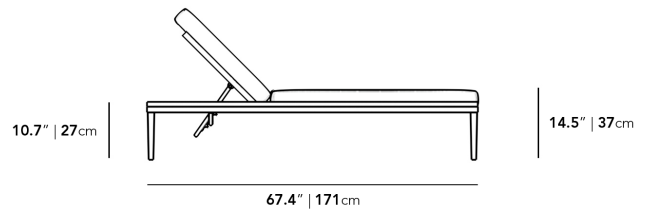

### Dimensions

40.5 in x 67.4 in x 10.7 in (Width x Depth x Height)  
All measurements are approximations.

Assembly Instructions  
[Download](#)

67.4" | 171cm

30" | 76.2cm  
10.5" | 26.7cm

40.5" | 103cm