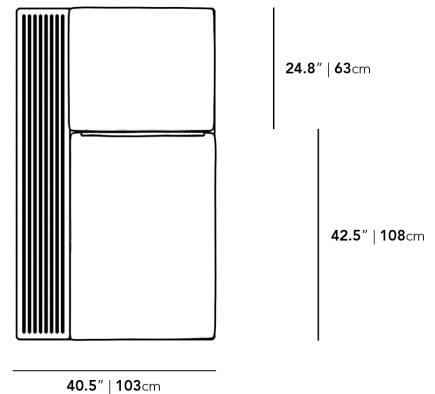

### Dimensions

40.5 in x 67.4 in x 10.7 in (Width x Depth x Height)  
All measurements are approximations.

Assembly Instructions  
[Download](#)

67.4" | 171cm

30" | 76.2cm  
10.5" | 26.7cm

40.5" | 103cm