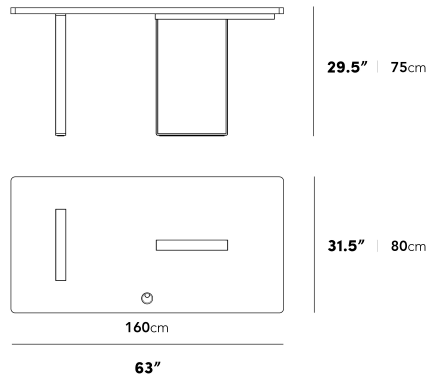

### Dimensions

63 in x 31.5 in x 29.5 in (Width x Depth x Height)  
All measurements are approximations.

[Assembly Instructions](#)  
[Download](#)

### Augustus Desk 63"

### Augustus Desk 88"