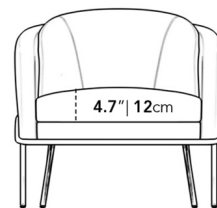

Dimensions

30.7 in x 30.7 in x 30 in (Width x Depth x Height)
All measurements are approximations.

Assembly Instructions

[Download](#)

30.7" | 78cm

30.7" | 78cm

30" | 76cm

9.6" | 24.5cm

29" | 73.5cm

18.7" | 47.5cm

9.8" | 25cm

25.2" | 64cm