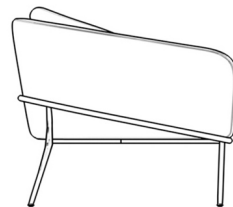

Rove Concepts

Angelo Lounge Chair

The timeless silhouette of the Angelo Lounge Chair exudes luxury within any home. Sleek black steel legs wrap around a robust and accommodating seat complementing our premium filled backrest. Angelo's chic ambiance creates an indulgent lounging experience, adding to your home's overall aesthetic. Bring Italian inspired design home with this modern piece available in your choice of premium upholstery.

Dimensions

30.7 in x 30.7 in x 30 in (Width x Depth x Height)
All measurements are approximations.

Assembly Instructions

[Download](#)

30.7" | 78cm

30.7" | 78cm

30" | 76cm

9.6" | 24.5cm

29" | 73.5cm

18.7" | 47.5cm

9.8" | 25cm

25.2" | 64cm