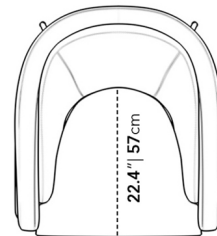

Dimensions

30.7 in x 30.7 in x 30 in (Width x Depth x Height)
All measurements are approximations.

Assembly Instructions

[Download](#)

30.7" | 78cm

30.7" | 78cm

30" | 76cm

9.6" | 24.5cm

29" | 73.5cm

18.7" | 47.5cm

9.8" | 25cm

25.2" | 64cm