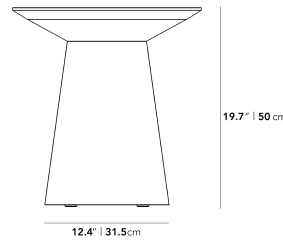

Explore our entire Winston Collection here.

Details

- Choice of a high gloss white lacquer with clear tempered glass top or white marble top
- Smooth American walnut veneer
- California Phase 2 Compliant MDF
- Generously beveled edge
- Width of base is 9"
- Glass top is not removable
- Light assembly required
- This product will be shipped in a wooden crate, tools are recommended for unboxing

Dimensions

19 in x 19 in x 19.6 in (Width x Depth x Height)
All measurements are approximations.

Winston Side Table - Marble Top

Winston Side Table - Lacquer with Glass Top