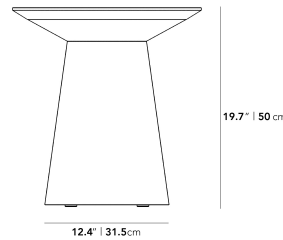

### Details

- Choice of a high gloss white lacquer with clear tempered glass top or white marble top
- Smooth American walnut veneer
- California Phase 2 Compliant MDF
- Generously beveled edge
- Width of base is 9"
- Glass top is not removable
- Light assembly required
- This product will be shipped in a wooden crate, tools are recommended for unboxing

### Dimensions

19 in x 19 in x 19.6 in (Width x Depth x Height)  
All measurements are approximations.

Winston Side Table - Marble Top

Winston Side Table - Lacquer with Glass Top