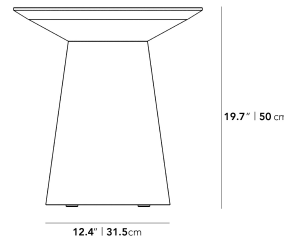

[Explore our entire Winston Collection here.](#)

Details

- Choice of a high gloss white lacquer with clear tempered glass top or white marble top
- Smooth American walnut veneer
- California Phase 2 Compliant MDF
- Generously beveled edge
- Width of base is 9"
- Glass top is not removable
- Light assembly required
- This product will be shipped in a wooden crate, tools are recommended for unboxing

Dimensions

19 in x 19 in x 19.6 in (Width x Depth x Height)
All measurements are approximations.

Winston Side Table - Marble Top

Winston Side Table - Lacquer with Glass Top