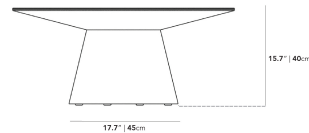

Dimensions

36 in x 36 in x 15.7 in (Width x Depth x Height)
All measurements are approximations.

Winston Coffee Table