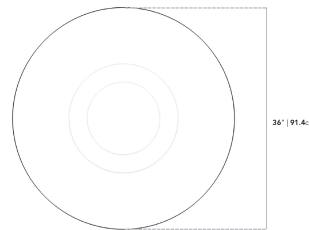

Dimensions

36 in x 36 in x 15.7 in (Width x Depth x Height)
All measurements are approximations.

Winston Coffee Table