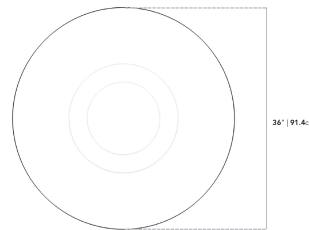

[Explore our entire Winston Collection here.](#)

Details

- Choose from a high gloss white lacquer with clear tempered glass top or white marble
- Smooth American walnut veneer
- California Phase 2 Compliant MDF
- Generously beveled edge
- Width of base is 17.7"
- Glass top is not removable
- Light assembly required

Dimensions

36 in x 36 in x 15.7 in (Width x Depth x Height)
All measurements are approximations.

Winston Coffee Table

Winston Coffee Table - Ceramic