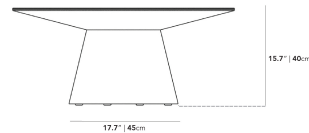

[Explore our entire Winston Collection here.](#)

Details

- Choose from a high gloss white lacquer with clear tempered glass top or white marble
- Smooth American walnut veneer
- California Phase 2 Compliant MDF
- Generously beveled edge
- Width of base is 17.7"
- Glass top is not removable
- Light assembly required

Dimensions

36 in x 36 in x 15.7 in (Width x Depth x Height)
All measurements are approximations.

Winston Coffee Table

Winston Coffee Table - Ceramic