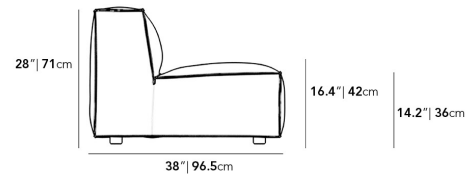

Dimensions

32 in x 38 in x 28 in (Width x Depth x Height)
 Seat Height: 16.5 in
 Seat Depth: 25 in
 All measurements are approximations.

32" | 81cm

28" | 71cm

16.4" | 42cm

14.2" | 36cm

38" | 96.5cm

26" | 66cm