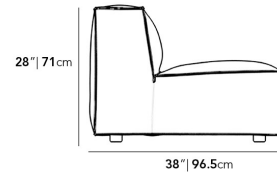

Rove Concepts

Porter Armless - Grande

A classic reimagined, the Porter Armless - Grande is a structured armless seat with boxy flare and a low-set profile. An elevated back rest provides ample lean-back support, while high-density foam cushioning is nicely rounded and perfectly firm. Detailed pipe stitching around the edges finishes the modern design that can be combined with other Porter Modular pieces to create your perfect sectional.

Dimensions

32 in x 38 in x 28 in (Width x Depth x Height)
 Seat Height: 16.5 in
 Seat Depth: 25 in
 All measurements are approximations.

16.4" | 42cm
 14.2" | 36cm