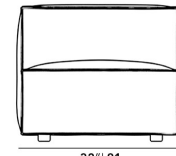

Rove Concepts

Porter Armless - Grande

A classic reimagined, the Porter Armless - Grande is a structured armless seat with boxy flare and a low-set profile. An elevated back rest provides ample lean-back support, while high-density foam cushioning is nicely rounded and perfectly firm. Detailed pipe stitching around the edges finishes the modern design that can be combined with other Porter Modular pieces to create your perfect sectional.

Dimensions

32 in x 38 in x 28 in (Width x Depth x Height)
 Seat Height: 16.5 in
 Seat Depth: 25 in
 All measurements are approximations.

16.4" | 42cm
 14.2" | 36cm