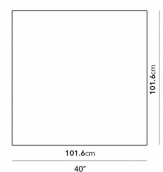

Assembly Instructions

[Download](#)

Liza Coffee Table Grande - Square