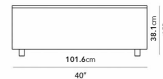

Assembly Instructions

[Download](#)

Liza Coffee Table Grande - Square