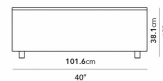

Assembly Instructions

[Download](#)

Liza Coffee Table Grande - Square