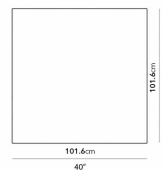

Assembly Instructions

[Download](#)

Liza Coffee Table Grande - Square