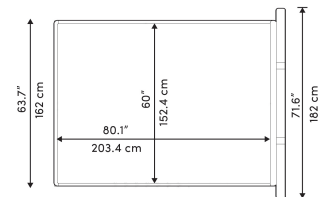

*Mattress shown in images is 11" thick

Dimensions

73.5 in x 86.7 in x 39.5 in (Width x Depth x Height)

Additional Dimensions

88.1 in x 86.7 in x 39.5 in - (King Bed Size, Messina Beige Messina Felt, Verona Cream Accent Color)

All measurements are approximations.

Assembly Instructions

[Download](#)

ABIGAIL BED

Queen Size

King Size