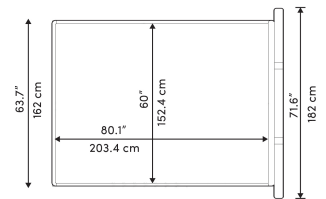

### Dimensions

73.5 in x 86.7 in x 39.5 in (Width x Depth x Height)

### Additional Dimensions

88.1 in x 86.7 in x 39.5 in - (King Bed Size, Messina Beige Messina Felt, Verona Cream Accent Color)

All measurements are approximations.

### Queen Size

### King Size