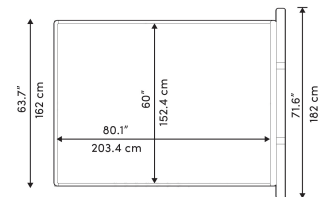

*Mattress shown in images is 11" thick

Dimensions

73.5 in x 86.7 in x 39.5 in (Width x Depth x Height)

Additional Dimensions

88.1 in x 86.7 in x 39.5 in - (King Bed Size, Messina Beige Messina Felt, Verona Cream Accent Color)

All measurements are approximations.

Assembly Instructions

[Download](#)

ABIGAIL BED

Queen Size

King Size