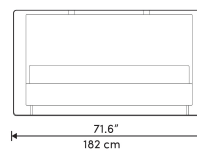

*Mattress shown in images is 11" thick

Dimensions

73.5 in x 86.7 in x 39.5 in (Width x Depth x Height)

Additional Dimensions

88.1 in x 86.7 in x 39.5 in - (King Bed Size, Messina Beige Messina Felt, Verona Cream Accent Color)

All measurements are approximations.

Assembly Instructions

[Download](#)

ABIGAIL BED

Queen Size

King Size