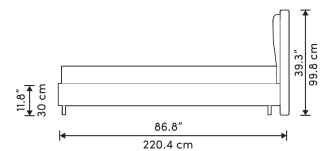

*Mattress shown in images is 11" thick

Dimensions

73.5 in x 86.7 in x 39.5 in (Width x Depth x Height)

Additional Dimensions

88.1 in x 86.7 in x 39.5 in - (King Bed Size, Messina Beige Messina Felt, Verona Cream Accent Color)

All measurements are approximations.

Assembly Instructions

[Download](#)

ABIGAIL BED

Queen Size

King Size