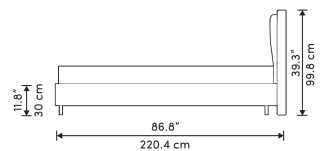

*Mattress shown in images is 11" thick

Dimensions

73.5 in x 86.7 in x 39.5 in (Width x Depth x Height)

Additional Dimensions

88.1 in x 86.7 in x 39.5 in - (King Bed Size, Messina Beige Messina Felt, Verona Cream Accent Color)

All measurements are approximations.

Assembly Instructions

[Download](#)

ABIGAIL BED

Queen Size

King Size