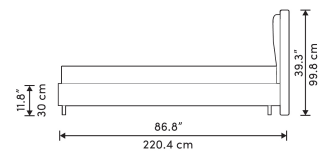

ABIGAIL BED

Queen Size