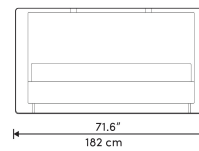

### Dimensions

73.5 in x 86.7 in x 39.5 in (Width x Depth x Height)

### Additional Dimensions

88.1 in x 86.7 in x 39.5 in - (King Bed Size, Messina Beige Messina Felt, Verona Cream Accent Color)

All measurements are approximations.

### Queen Size

### King Size