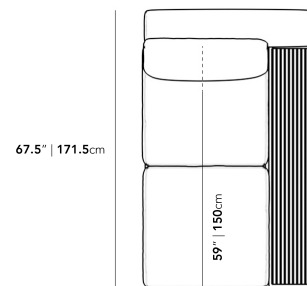

Dimensions

65.7 in x 40.9 in x 24.8 in (Width x Depth x Height)
All measurements are approximations.

[Assembly Instructions](#)
[Download](#)

40.5" | 103cm

25" | 63.5cm

16" | 40.6cm

67.5" | 171.5cm

67.5" | 171.5cm

59" | 150cm