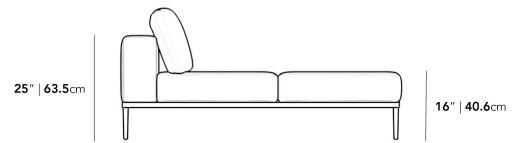

Dimensions

65.7 in x 40.9 in x 24.8 in (Width x Depth x Height)
All measurements are approximations.

[Assembly Instructions](#)
[Download](#)

40.5" | 103cm

25" | 63.5cm

16" | 40.6cm

67.5" | 171.5cm

67.5" | 171.5cm

59" | 150cm