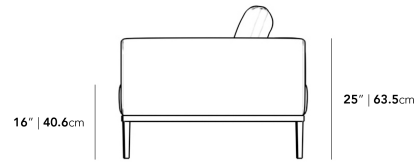

Dimensions

66.5 in x 38.1 in x 24.8 in (Width x Depth x Height)
All measurements are approximations.

[Assembly Instructions](#)
[Download](#)

66.9" | 170cm

16" | 40.6cm

25" | 63.5cm

38" | 96.5cm

29.5" | 75cm

38" | 96.5cm