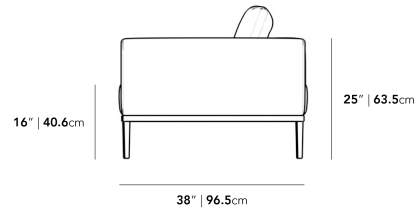

Dimensions

66.5 in x 38.1 in x 24.8 in (Width x Depth x Height)
All measurements are approximations.

[Assembly Instructions](#)
[Download](#)

66.9" | 170cm

16" | 40.6cm

25" | 63.5cm

38" | 96.5cm

29.5" | 75cm

38" | 96.5cm