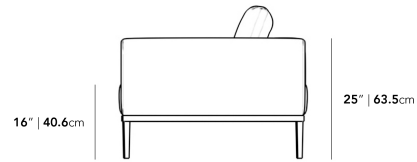

Dimensions

66.5 in x 38.1 in x 24.8 in (Width x Depth x Height)
All measurements are approximations.

[Assembly Instructions](#)
[Download](#)

66.9" | 170cm

16" | 40.6cm

25" | 63.5cm

38" | 96.5cm

29.5" | 75cm

38" | 96.5cm