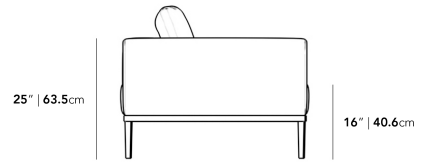

Dimensions

66.5 in x 38.1 in x 24.8 in (Width x Depth x Height)
All measurements are approximations.

[Assembly Instructions](#)
[Download](#)

66.9" | 170cm

25" | 63.5cm

16" | 40.6cm

38" | 96.5cm

38" | 96.5cm

29.5" | 75cm