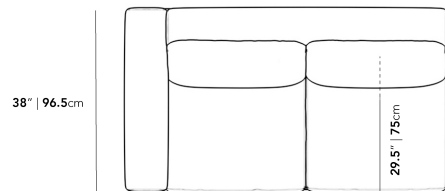

Dimensions

66.5 in x 38.1 in x 24.8 in (Width x Depth x Height)
All measurements are approximations.

[Assembly Instructions](#)
[Download](#)

66.9" | 170cm

25" | 63.5cm

16" | 40.6cm

38" | 96.5cm

38" | 96.5cm

29.5" | 75cm