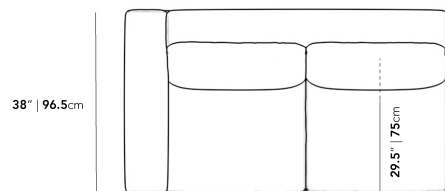

We recommend our custom-fit outdoor covers (sold separately) to protect and ensure lasting durability for years of use. Find more information [here](#).

Dimensions

66.5 in x 38.1 in x 24.8 in (Width x Depth x Height)
All measurements are approximations.

[Assembly Instructions](#)
[Download](#)

66.9" | 170cm

25" | 63.5cm

16" | 40.6cm

38" | 96.5cm

38" | 96.5cm

29.5" | 75cm