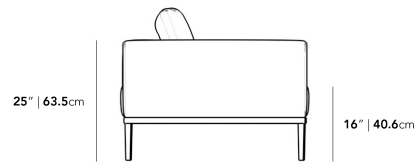

We recommend our custom-fit outdoor covers (sold separately) to protect and ensure lasting durability for years of use. Find more information [here](#).

Dimensions

66.5 in x 38.1 in x 24.8 in (Width x Depth x Height)
All measurements are approximations.

[Assembly Instructions](#)
[Download](#)

66.9" | 170cm

25" | 63.5cm

16" | 40.6cm

38" | 96.5cm

38" | 96.5cm

29.5" | 75cm