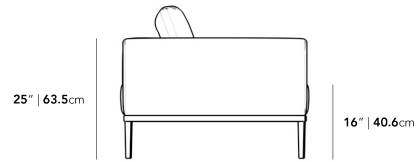

Dimensions

66.5 in x 38.1 in x 24.8 in (Width x Depth x Height)
All measurements are approximations.

[Assembly Instructions](#)
[Download](#)

66.9" | 170cm

25" | 63.5cm

16" | 40.6cm

38" | 96.5cm

38" | 96.5cm

29.5" | 75cm