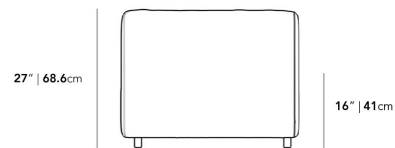

We recommend our custom-fit outdoor covers (sold separately) to protect and ensure lasting durability for years of use. Find more information [here](#).

Dimensions

68.5 in x 34.3 in x 27 in (Width x Depth x Height)
All measurements are approximations.

68.5" | 174cm

27" | 68.6cm

16" | 41cm

34.3" | 87cm

23.6" | 60cm

34.3" | 87cm