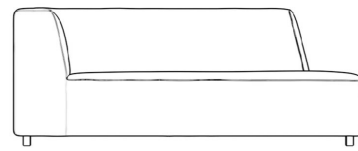

See the entire [Outdoor Mika Collection here](#).

Also available in the [Mika Outdoor Modular Sectional here](#).

Details

- Fast dry foam
- High performance aluminum frame
- Fade resistant black powder coated finish
- Waterproof UV resistant fabric seat
- Firm Feel (Learn more about our sofa firmness here.)
- Legs require light assembly

We recommend our custom-fit outdoor covers (sold separately) to protect and ensure lasting durability for years of use. Find more information [here](#).

Dimensions

68.5 in x 34.3 in x 27 in (Width x Depth x Height)
All measurements are approximations.