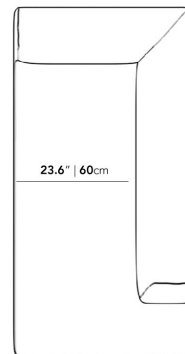

### Dimensions

68.5 in x 34.3 in x 27 in (Width x Depth x Height)  
All measurements are approximations.

68.5" | 174cm

27" | 68.6cm

16" | 41cm

34.3" | 87cm

23.6" | 60cm

34.3" | 87cm