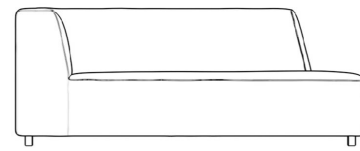

See the entire [Outdoor Mika Collection here](#).

Also available in the [Mika Outdoor Modular Sectional here](#).

Details

- Fast dry foam
- High performance aluminum frame
- Fade resistant black powder coated finish
- Waterproof UV resistant fabric seat
- Firm Feel (Learn more about our sofa firmness here.)
- Legs require light assembly

We recommend our custom-fit outdoor covers (sold separately) to protect and ensure lasting durability for years of use. Find more information [here](#).

Dimensions

68.5 in x 34.3 in x 27 in (Width x Depth x Height)
All measurements are approximations.