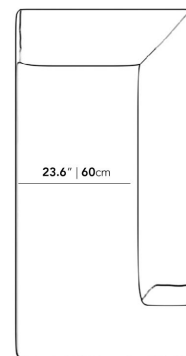

We recommend our custom-fit outdoor covers (sold separately) to protect and ensure lasting durability for years of use. Find more information [here](#).

Dimensions

68.5 in x 34.3 in x 27 in (Width x Depth x Height)
All measurements are approximations.

68.5" | 174cm

27" | 68.6cm

16" | 41cm

34.3" | 87cm

23.6" | 60cm

34.3" | 87cm