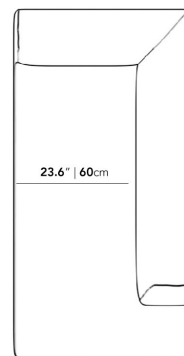

We recommend our custom-fit outdoor covers (sold separately) to protect and ensure lasting durability for years of use. Find more information [here](#).

Dimensions

68.5 in x 34.3 in x 27 in (Width x Depth x Height)
All measurements are approximations.

68.5" | 174cm

27" | 68.6cm

16" | 41cm

34.3" | 87cm

23.6" | 60cm

34.3" | 87cm