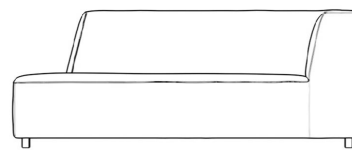

See the entire [Outdoor Mika Collection here](#).

Also available in the [Mika Outdoor Modular Sectional here](#).

Details

- Fast dry foam
- High performance aluminum frame
- Fade resistant black powder coated finish
- Waterproof UV resistant fabric seat
- Firm Feel (Learn more about our sofa firmness here.)
- Legs require light assembly

Dimensions

68.5 in x 34.3 in x 27 in (Width x Depth x Height)
All measurements are approximations.

68.5" | 174cm

16" | 41cm

27" | 68.6cm

34.3" | 87cm

23.6" | 60cm

34.3" | 87cm