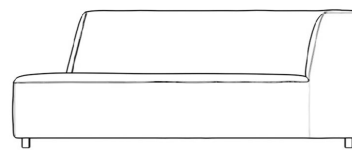

We recommend our custom-fit outdoor covers (sold separately) to protect and ensure lasting durability for years of use. Find more information [here](#).

Dimensions

68.5 in x 34.3 in x 27 in (Width x Depth x Height)
All measurements are approximations.