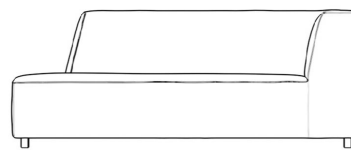

We recommend our custom-fit outdoor covers (sold separately) to protect and ensure lasting durability for years of use. Find more information [here](#).

Dimensions

68.5 in x 34.3 in x 27 in (Width x Depth x Height)
All measurements are approximations.