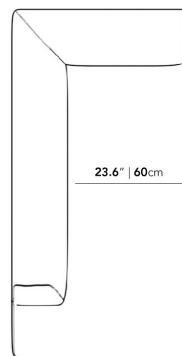

We recommend our custom-fit outdoor covers (sold separately) to protect and ensure lasting durability for years of use. Find more information [here](#).

Dimensions

68.5 in x 34.3 in x 27 in (Width x Depth x Height)
All measurements are approximations.

68.5" | 174cm

16" | 41cm

27" | 68.6cm

34.3" | 87cm

23.6" | 60cm

34.3" | 87cm