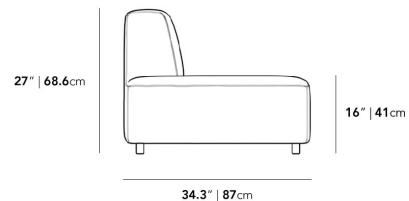

We recommend our custom-fit outdoor covers (sold separately) to protect and ensure lasting durability for years of use. Find more information [here](#).

Dimensions

78.7 in x 34.3 in x 27 in (Width x Depth x Height)
All measurements are approximations.

78.7" | 200cm

27" | 68.6cm

16" | 41cm

34.3" | 87cm

34.3" | 87cm

23.6" | 60cm