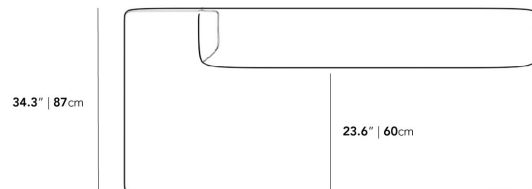

Dimensions

78.7 in x 34.3 in x 27 in (Width x Depth x Height)
All measurements are approximations.

78.7" | 200cm

27" | 68.6cm

16" | 41cm

34.3" | 87cm

34.3" | 87cm

23.6" | 60cm