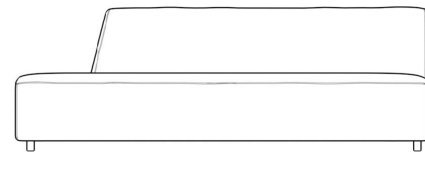

We recommend our custom-fit outdoor covers (sold separately) to protect and ensure lasting durability for years of use. Find more information [here](#).

Dimensions

78.7 in x 34.3 in x 27 in (Width x Depth x Height)
All measurements are approximations.

78.7" | 200cm

27" | 68.6cm

16" | 41cm

34.3" | 87cm

34.3" | 87cm

23.6" | 60cm