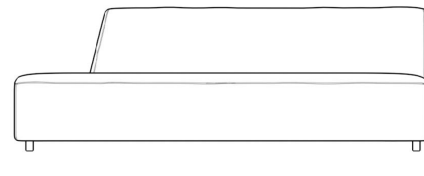

Rove Concepts

Mika Outdoor Armless Open Left 3 Seater

Discover an atmosphere of relaxation and refinement with our Mika Outdoor Armless Open Left 3-Seater. Featuring distinctive plush angles and linger-worthy seats, wrapped in UV resistant fabric the Mika evokes a sense of grace and sophistication. Grounded by the low profile legs, our Mika Modular Collection was made for laid-back, inviting entertaining.

See the entire [Outdoor Mika Collection here](#).

Also available in the [Mika Outdoor Modular Sectional here](#).

Details

- Fast dry foam
- High performance aluminum frame
- Fade resistant black powder coated finish
- Waterproof UV resistant fabric seat
- Firm Feel (Learn more about our sofa firmness here.)
- Legs require light assembly

Dimensions

78.7 in x 34.3 in x 27 in (Width x Depth x Height)
All measurements are approximations.

78.7" | 200cm

27" | 68.6cm

16" | 41cm

34.3" | 87cm

34.3" | 87cm

23.6" | 60cm