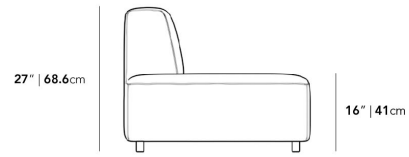

Dimensions

78.7 in x 34.3 in x 27 in (Width x Depth x Height)
All measurements are approximations.

78.7" | 200cm

27" | 68.6cm

16" | 41cm

34.3" | 87cm

34.3" | 87cm

23.6" | 60cm