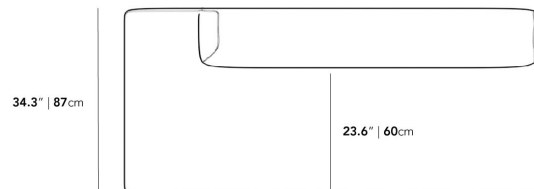

Dimensions

78.7 in x 34.3 in x 27 in (Width x Depth x Height)
All measurements are approximations.

78.7" | 200cm

27" | 68.6cm

16" | 41cm

34.3" | 87cm

34.3" | 87cm

23.6" | 60cm