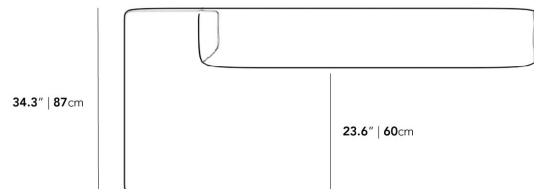

We recommend our custom-fit outdoor covers (sold separately) to protect and ensure lasting durability for years of use. Find more information [here](#).

Dimensions

78.7 in x 34.3 in x 27 in (Width x Depth x Height)
All measurements are approximations.

78.7" | 200cm

27" | 68.6cm

16" | 41cm

34.3" | 87cm

34.3" | 87cm

23.6" | 60cm