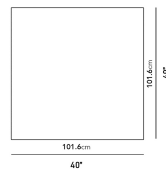

Dimensions

40 in x 40 in x 9.4 in (Width x Depth x Height)

Additional Dimensions

60 in x 40 in x 9.4 in - (White Carrara Marble Surfaces, Matte Black - Liza Coffee Table Base Options, 40" x 60" | 102 x 152cm Size)

60 in x 40 in x 9.4 in - (Matte Black - Liza Coffee Table Base Options, 40" x 60" | 102 x 152cm Size, Black Marble Surfaces)

All measurements are approximations.

Assembly Instructions

[Download](#)

Liza Coffee Table Indoor - 40x40