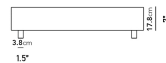

Assembly Instructions

[Download](#)

Liza Coffee Table Indoor - 40x40