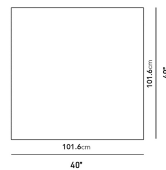

Rove Concepts

Liza Coffee Table - Marble

The Liza Coffee Table brings form and function to the modern home. With its clean and simple, low-profile design, the Liza anchors any space. Made of beautifully polished Carrara marble and striking matte black metal legs, the Liza creates an airy float-like feel to any living space.

Details

- Polished and finished with natural wax
- Matte black metal legs
- Available in two sizes
- Light assembly required
- This product will be shipped in a wooden crate, tools are recommended for unboxing

Dimensions

40 in x 40 in x 9.4 in (Width x Depth x Height)

Additional Dimensions

60 in x 40 in x 9.4 in - (White Carrara Marble Surfaces, Matte Black - Liza Coffee Table Base Options, 40" x 60" | 102 x 152cm Size)

60 in x 40 in x 9.4 in - (Matte Black - Liza Coffee Table Base Options, 40" x 60" | 102 x 152cm Size, Black Marble Surfaces)

All measurements are approximations.

Assembly Instructions

[Download](#)