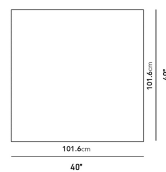

Dimensions

40 in x 40 in x 9.4 in (Width x Depth x Height)

Additional Dimensions

60 in x 40 in x 9.4 in - (White Carrara Marble Surfaces, Matte Black - Liza Coffee Table Base Options, 40" x 60" | 102 x 152cm Size)

60 in x 40 in x 9.4 in - (Matte Black - Liza Coffee Table Base Options, 40" x 60" | 102 x 152cm Size, Black Marble Surfaces)

All measurements are approximations.

Assembly Instructions

[Download](#)

Liza Coffee Table Indoor - 40x40