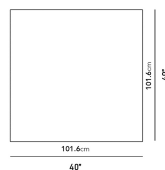

Rove Concepts

Liza Coffee Table - Marble

The Liza Coffee Table brings form and function to the modern home. With its clean and simple, low-profile design, the Liza anchors any space. Made of beautifully polished Carrara marble and striking matte black metal legs, the Liza creates an airy float-like feel to any living space.

Details

- Polished and finished with natural wax
- Matte black metal legs
- Available in two sizes
- Light assembly required
- This product will be shipped in a wooden crate, tools are recommended for unboxing

Dimensions

40 in x 40 in x 9.4 in (Width x Depth x Height)

Additional Dimensions

60 in x 40 in x 9.4 in - (White Carrara Marble Surfaces, Matte Black - Liza Coffee Table Base Options, 40" x 60" | 102 x 152cm Size)

60 in x 40 in x 9.4 in - (Matte Black - Liza Coffee Table Base Options, 40" x 60" | 102 x 152cm Size, Black Marble Surfaces)

All measurements are approximations.

Assembly Instructions

[Download](#)