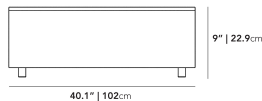

Additional Dimensions

60.2 in x 40.15 in x 9 in - (Walnut Veneer Finishes, Black Metal Options, 40" x 60" | 102 x 152cm Size)

All measurements are approximations.

Liza Coffee Table 40" x 40"