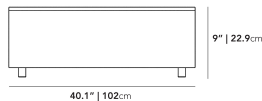

Details

- Smooth American walnut veneer
- California Phase 2 Compliant MDF
- Matte black metal legs
- Available in two sizes
- Light assembly required

Dimensions

40.15 in x 40.15 in x 9 in (Width x Depth x Height)

Additional Dimensions

60.2 in x 40.15 in x 9 in - (Walnut Veneer Finishes, Black Metal Options, 40" x 60" | 102 x 152cm Size)

All measurements are approximations.

Liza Coffee Table 40" x 40"

Liza Coffee Table 40" x 60"