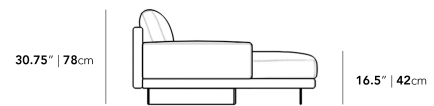

• Legs require light assembly

• To join the modular pieces together please use the connector pieces that are included

\*Assembly is optional as the Dresden Side Table is weighted and will remain in place without having to secure with screws

### Dimensions

132.5 in x 57 in x 30.75 in (Width x Depth x Height)  
All measurements are approximations.

[Assembly Instructions](#)  
[Download](#)

132.5" | 336.5cm

30.75" | 78cm

16.5" | 42cm

57" | 144.8cm