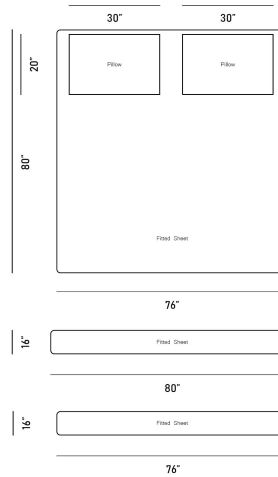

Rove Concepts

Mulberry Charmeuse Silk Sheet Set

The Mulberry Charmeuse Silk Sheet Set is the finishing touch of the essential bedding collection and luxury at its finest. The long strand natural mulberry silk in our signature weave wicks moisture and repels household allergens to ensure you have the dreamiest and most rejuvenating of sleeps. As it elegantly drapes over the body, silk's smooth surface results in less friction against hair and skin for increased health and beauty benefits. Experience the refreshing effects of silk and its sophisticated finish for an everyday indulgence, available as individual pieces or in a set. The sheet set comes with one fitted sheet, one flat sheet, and two pillowcases.

Details

- Set includes 1 fitted sheet, 1 flat sheet, 2 pillowcases
- Finest handcrafted charmeuse silk
- Long strand white mulberry natural silk
- Signature charmeuse weave finish
- Moisture wicking
- Natural insulation properties
- Hypoallergenic & Antibacterial
- Enhances your skin overnight
- 19 mommes, balanced between weight and durability

Dimensions

0 in x 0 in x 0 in (Width x Depth x Height)
All measurements are approximations.

King Size

Queen Size