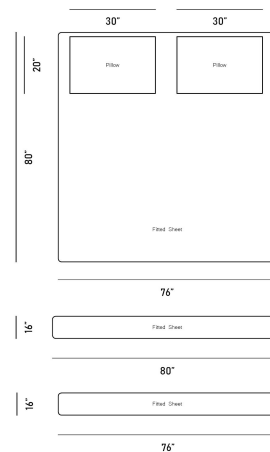

Details

- Set includes 1 fitted sheet, 1 flat sheet, 2 pillowcases
- Finest handcrafted charmeuse silk
- Long strand white mulberry natural silk
- Signature charmeuse weave finish
- Moisture wicking
- Natural insulation properties
- Hypoallergenic & Antibacterial
- Enhances your skin overnight
- 19 mommes, balanced between weight and durability

Dimensions

0 in x 0 in x 0 in (Width x Depth x Height)

All measurements are approximations.

King Size

Queen Size